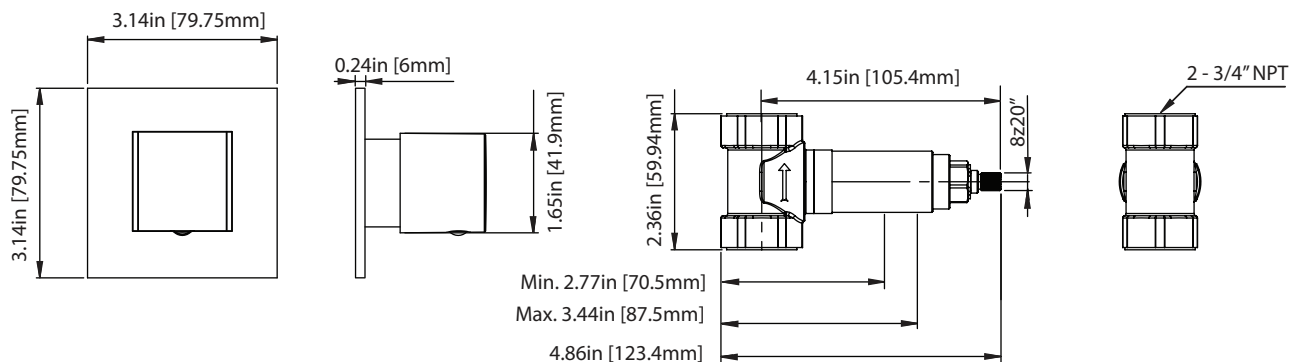

150.4511 | 3/4" Volume Control

SPECIFICATIONS:

- Turn Handle to turn on/off water flow.
- Includes valve (TVH.4511)
- Valve Flow Rate - 13.0 GPM @ 60 PSI
- Extension Available - TVH.E137**

STANDARDS:

- ASME A112.18.1 / CSA B125.1

+

Trim
[150.4511T**]

Valve
[TVH.4511]

Technical Diagram

See Spec Sheet For
TVH.4511 For Detailed
Information On Valve.

Water Flow Diagram