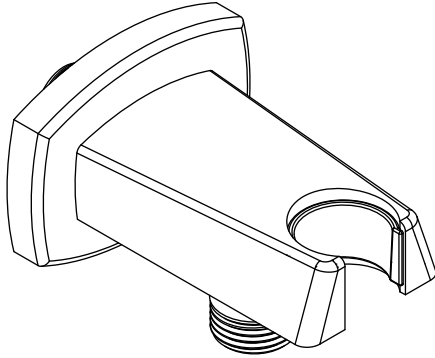

SER.8006 | Wall Elbow Outlet for Hand Shower with Holder

SPECIFICATIONS:

- Solid Brass Construction
- Includes Check Valve with back flow prevention.

Technical Diagram