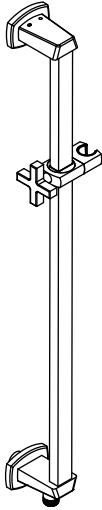

SER.601005A | Slide Bar With Built In Supply Elbow

SPECIFICATIONS:

- Solid Brass construction
- 1/2" male connection with adjustable slide on installation
- Includes check valve with back-flow prevention

Technical Diagram