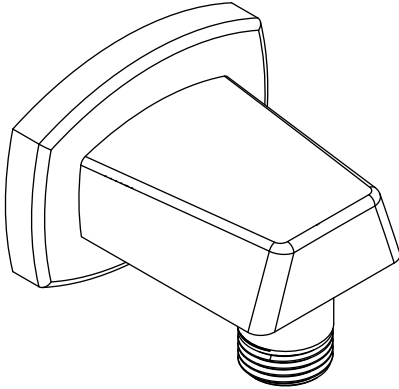

SER.5505 | Wall Elbow

SPECIFICATIONS:

- Solid Brass construction
- 1/2" male connection with adjustable slide on installation
- Includes check valve with back-flow prevention

Technical Diagram