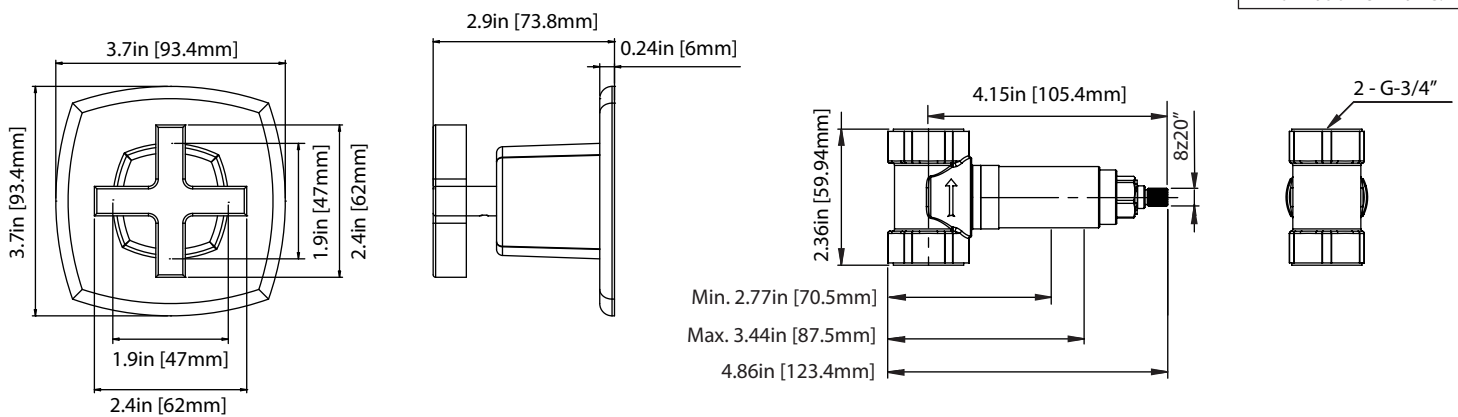

SER.4511 | Volume Control Valve & Trim - 3/4"

SPECIFICATIONS:

- Turn Handle to turn on/off water flow.
Includes valve (JVH.4511)
- Valve Flow Rate - 36 LPM @ 3 BAR
- Extension Available - JVH.E137**

Trim
[SER.4511T**]

Valve
[JVH.4511]

Technical Diagram

See Spec Sheet For
JVH.4511 For Detailed
Information On Valve.

Water Flow Diagram