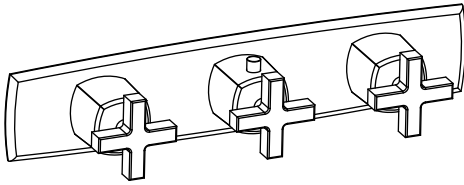

SER.2715T | Horizontal Thermostatic Trim

SPECIFICATIONS:

- Solid Brass construction
- Valve Not Included - Trim Only
- Center knob controls temperature
- Left and right knob controls volume
- Use in tub filler or shower applications

Technical Diagram