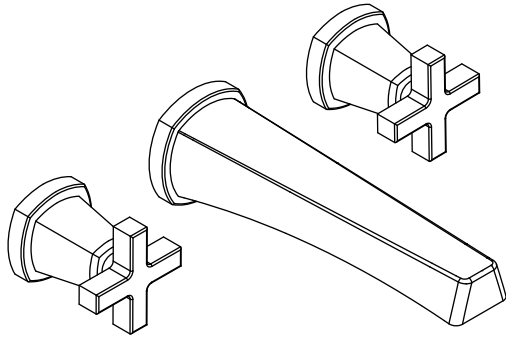

**SER.1950T | Three Hole Wall Mounted Faucet - Trim Only**

**SPECIFICATIONS:**

- Solid Brass construction
- Use with Valve (RLM.1900) - Not Included
- Three Hole Installation
- 6 LPM @ 3 BAR
- Extension Available - SER.1950E\*\*

**FLOW**  
Efficient

**Technical Diagram**