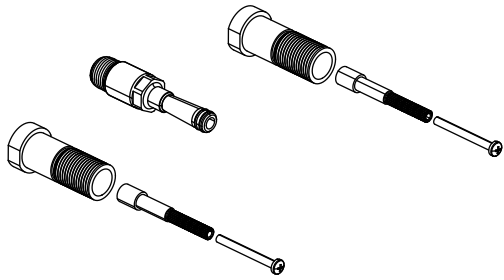

SER.1950E | Extension For SER.1950 Wall Mount Faucet

SPECIFICATIONS:

- Extension kit for SER.1950
- Wall Mount Installation

Technical Diagram