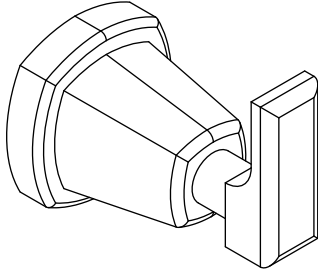

SER.1001 | Robe Hook

SPECIFICATIONS:

- Solid Brass construction
- Easy Installation

Technical Diagram