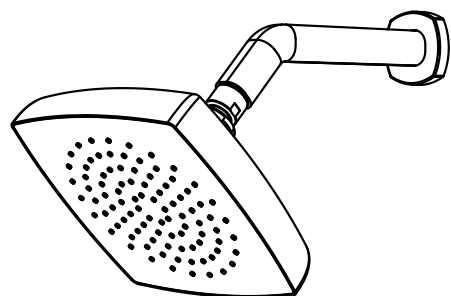

RHW.7C | 7" Brass Shower Head With 8" Wall Mount Shower Arm

SPECIFICATIONS:

- Solid Brass construction
- With Swivel action
- Shower arm has sliding flange

STANDARDS:

- ASME A112.18.1 / CSA B125.1

Technical Diagram