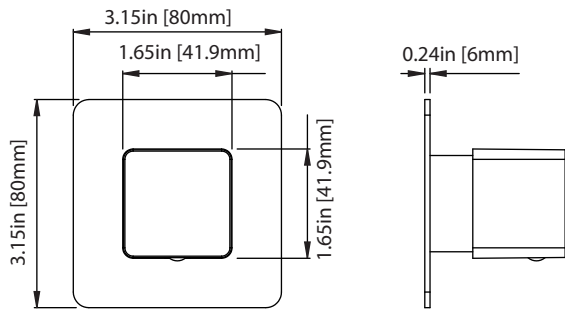

RHE.4511 | Volume Control Valve & Trim - 3/4"

SPECIFICATIONS:

- Turn Handle to turn on/off water flow.
- Includes valve (JVH.4511)
- Valve Flow Rate - 36 LPM @ 3 BAR
- Extension Available - JVH.E137**

+

Trim
[RHE.4511T**]

Valve
[JVH.4511]

Technical Diagram

See Spec Sheet For
TVH.4511 For Detailed
Information On Valve.

Water Flow Diagram