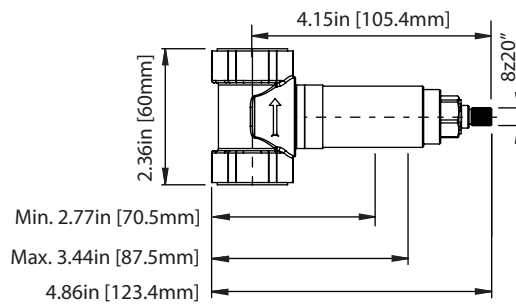

RHE.4511 | Volume Control Valve & Trim - 3/4"

SPECIFICATIONS:

- Turn Handle to turn on/off water flow.
- Includes valve (JVH.4511)
- Valve Flow Rate - 36 LPM @ 3 BAR
- Extension Available - JVH.E137**

+

Trim
[RHE.4511T**]

Valve
[JVH.4511]

Technical Diagram

See Spec Sheet For
TVH.4511 For Detailed
Information On Valve.

Water Flow Diagram