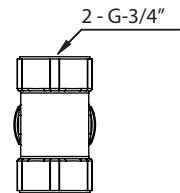

See Spec Sheet For
TVH.4511 For Detailed
Information On Valve.