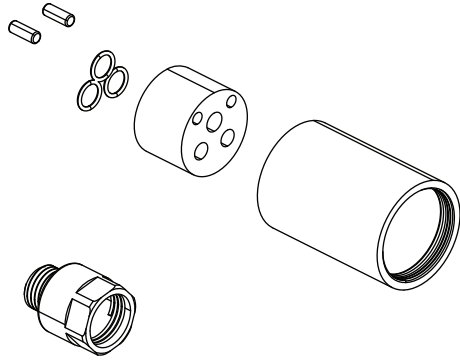

196.1800E | Extension For 196.1800 Wall Mount Faucet

SPECIFICATIONS:

- Extension kit for 196.1800
- Wall Mount Installation

Technical Diagram