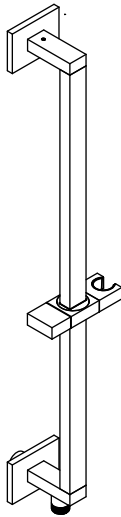

160.601024A | Slide Bar With Integrated Wall Elbow

SPECIFICATIONS:

- Solid Brass Construction
- Easy front of wall installation
- Integrated wall elbow
- 1/2" female connection with adjustable slide on installation
- Includes check valve with back-flow prevention

Technical Diagram