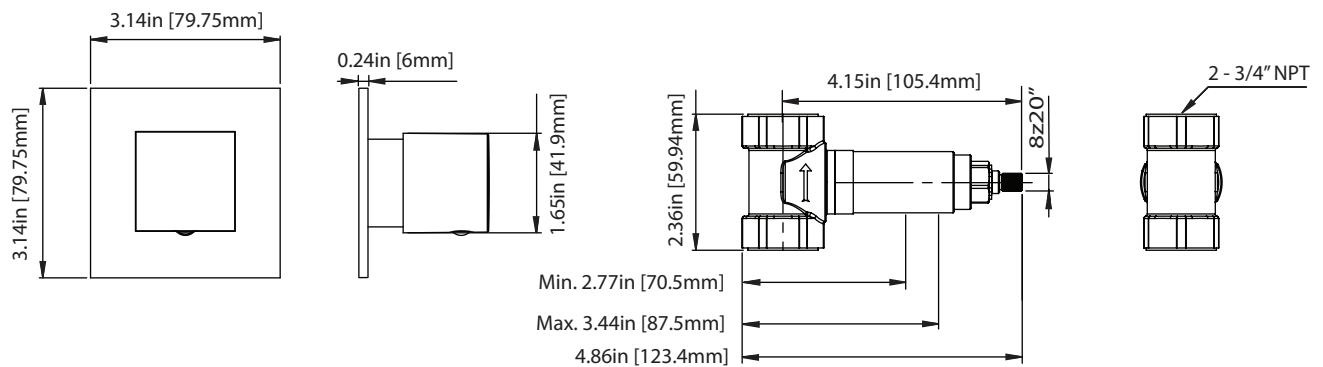

**160.4511 | 3/4" Volume Control**

**SPECIFICATIONS:**

- Turn Handle to turn on/off water flow.
- Includes valve (TVH.4511)
- Valve Flow Rate - 13.0 GPM @ 60 PSI
- Extension Available - TVH.E137\*\*

**STANDARDS:**

- ASME A112.18.1 / CSA B125.1

Trim  
[ 160.4511T\*\* ]

+

Valve  
[ TVH.4511 ]

**Technical Diagram**

See Spec Sheet For  
TVH.4511 For Detailed  
Information On Valve.

**Water Flow Diagram**