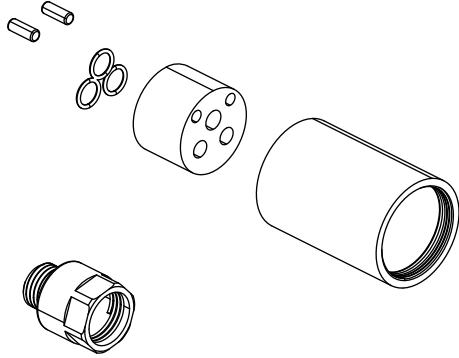

RAR.1800E | Extension For RAR.1800 Wall Mounted Basin Mixer

SPECIFICATIONS:

- Extension kit for RAR.1800
- Wall Mount Installation

Technical Diagram