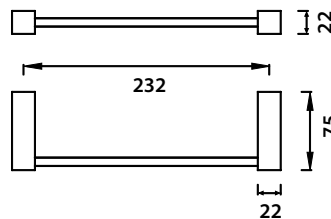

Serie 160 (XS) - Solid Brass Accessories Collection

XS.1001
Robe Hook

XS.1001
Robe Hook

XS.1007
TP Holder

XS.1007
TP Holder

XS.1008
Towel Ring / Mini Towel Bar - 9"

XS.1008
Towel Ring /
Mini Towel Bar - 9"

XS.1009
Towel Bar - 24"

XS.1009
Towel Bar - 24"