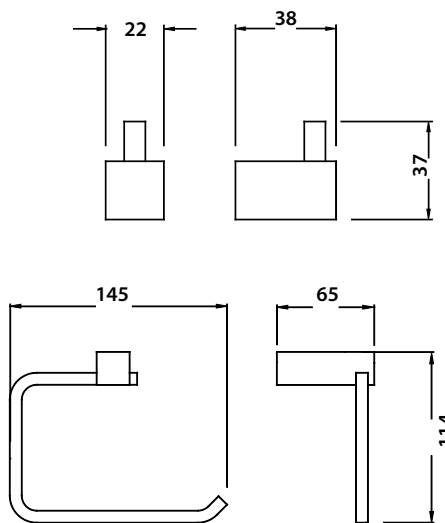

Serie 160 (XS) - Solid Brass Accessories Collection

XS.1001
Robe Hook

XS.1001
Robe Hook

XS.1007
TP Holder

XS.1007
TP Holder

XS.1008
Towel Ring / Mini Towel Bar - 9"

XS.1008
Towel Ring /
Mini Towel Bar - 9"

XS.1009
Towel Bar - 24"

XS.1009
Towel Bar - 24"