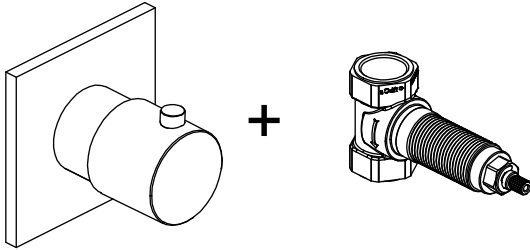

ORO.4511 | Volume Control Valve & Trim - 3/4"

SPECIFICATIONS:

- Turn Handle to turn on/off water flow.
- Includes valve (JVH.4511)
- Valve Flow Rate - 36 LPM @ 3 BAR
- Extension Available - JVH.E137**

Trim
[ORO.4511T**]