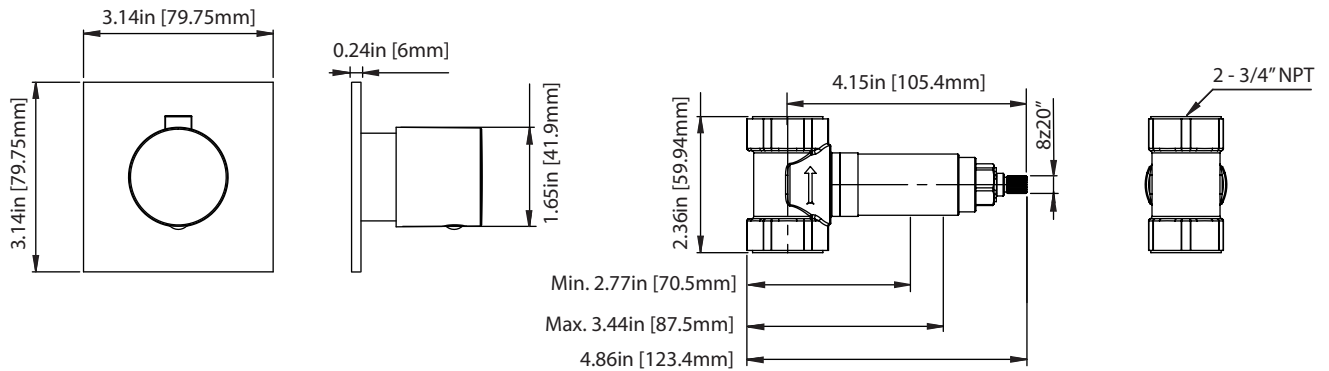

ORO.4511 | Volume Control Valve & Trim - 3/4"

SPECIFICATIONS:

- Turn Handle to turn on/off water flow.
- Includes valve (JVH.4511)
- Valve Flow Rate - 36 LPM @ 3 BAR
- Extension Available - JVH.E137**

Trim
[ORO.4511T**]

Valve
[JVH.4511]

Technical Diagram

See Spec Sheet For
JVH.4511 For Detailed
Information On Valve.

Water Flow Diagram