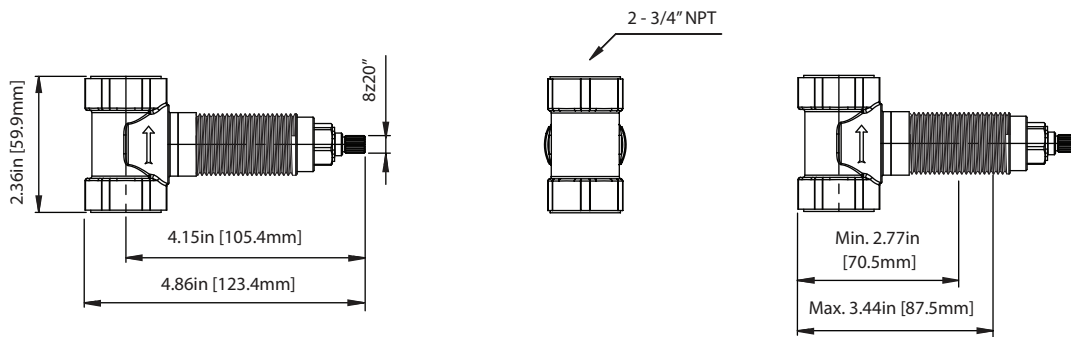

TVH.4511 | 3/4" Volume Control

SPECIFICATIONS:

- Turn Handle to turn on/off water flow.
- Valve Flow Rate - 13.0 GPM @ 60 PSI
- Extension Available - TVH.E137**

STANDARDS:

- ASME A112.18.1 / CSA B125.1

Technical Diagram

Water Flow Diagram