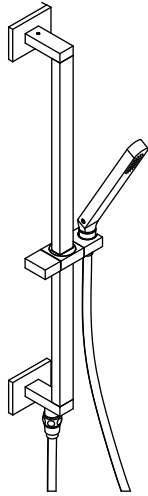

SHS.2018 | Hand Shower Set with Slide Bar and Elbow

SPECIFICATIONS:

- With 1.8 GPM flow restrictor
- With backflow prevention check valve
- Adjustable slide on installation
- 1/2" female NPT connection
- Hand held shower height is adjustable
- Supply elbow is integrated into slide bar

Technical Diagram