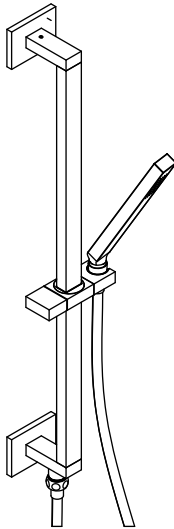

SHS.2016 | Hand Shower Set with Slide Bar and Elbow

SPECIFICATIONS:

- With 1.8 GPM flow restrictor
- With backflow prevention check valve
- Adjustable slide on installation
- 1/2" female NPT connection
- Hand held shower height is adjustable
- Supply elbow is integrated into slide bar

Technical Diagram