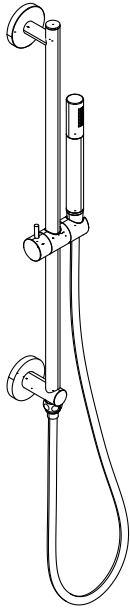

SHS.2014 | Hand Shower Set with Slide Bar and Elbow

SPECIFICATIONS:

- With 1.8 GPM flow restrictor
- With back-flow prevention check valve
- Adjustable slide on installation
- 1/2" female NPT connection
- Hand held shower height is adjustable
- Supply elbow is integrated into slide bar

FLOW
Efficient

Technical Diagram