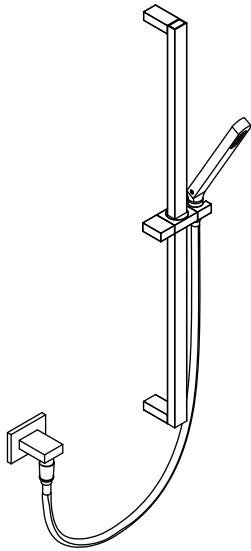

SHS.1018| Hand Shower Set with Slide Bar and Elbow

SPECIFICATIONS:

- Solid Brass construction
- With 1.8 GPM Flow Restrictor
- With back-flow prevention check valve

Technical Diagram