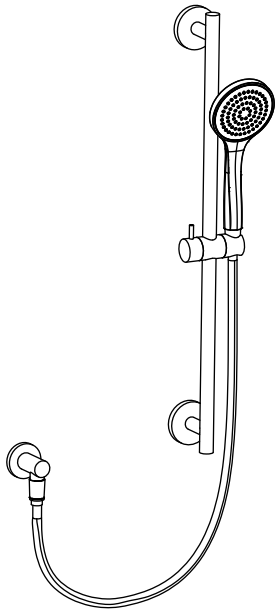

SHS.1010 | Hand Shower Set with Adjustable Height Slide Bar & Wall Supply Elbow

SPECIFICATIONS:

- ABS construction with single function hand held
- 1/2" female elbow connection
- Includes check valve with back flow prevention
- 1.8 GPM flow rate
- 90-degree elbow for shower hose