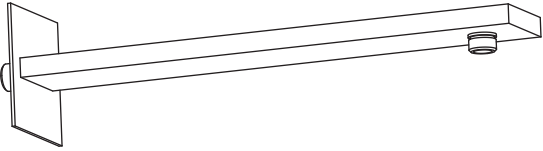

HS1060 | Square Shower Arm - 16"

SPECIFICATIONS:

- Solid Brass Shower Arm
- With Sliding Flange

Technical Diagram