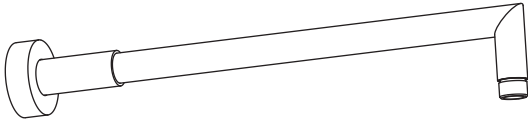

HS1040 | Round Shower Arm - 400mm - 16"

SPECIFICATIONS:

- Solid Brass Shower Arm
- With Sliding Flange

Technical Diagram