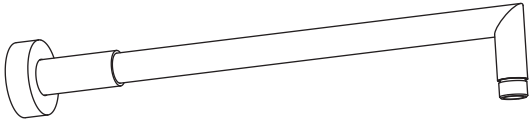

HH1040 | Round Shower Arm - 400mm - 16"

SPECIFICATIONS:

- Solid Brass Shower Arm
- With Sliding Flange

Technical Diagram