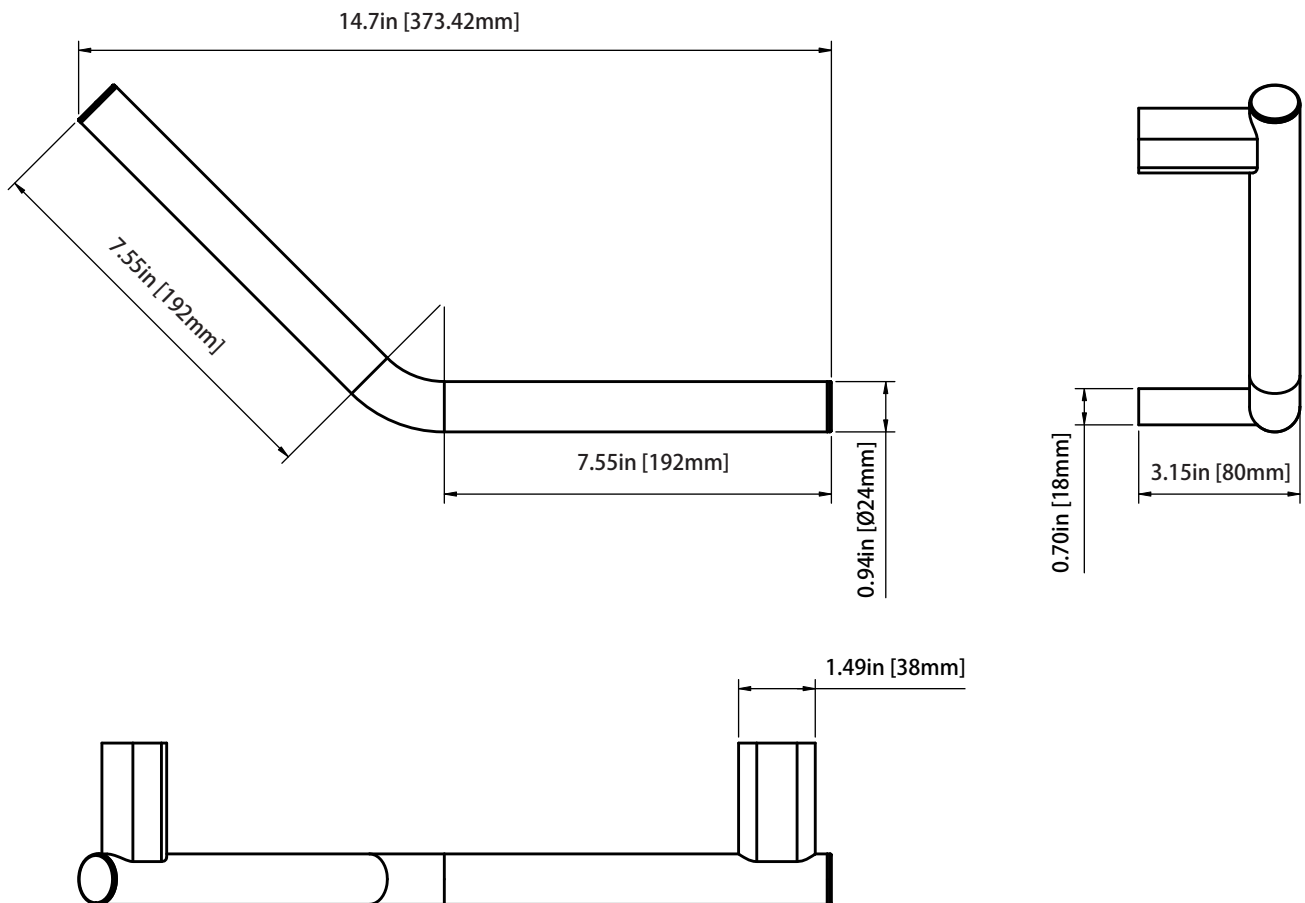

GBB.5218| 15" Grab Bar

SPECIFICATIONS:

- Solid Brass construction
- Easy Front Of Wall Installation

Technical Diagram

GBB.5218