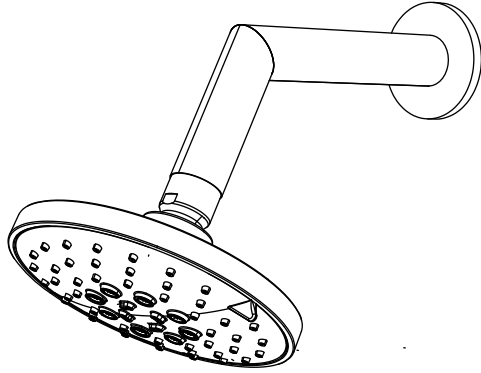

SHW.6131 | 5" ABS Round Multi Function Showerhead with 7" Arm

SPECIFICATIONS:

- ABS construction
- Rubber Nozzel for easy cleaning
- 1.8 GPM Flow Rate
- With Adjustable flange

Technical Diagram