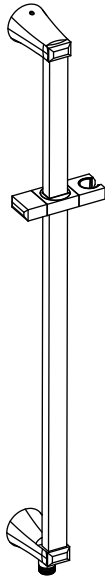

230.601005A | Slide Bar With Built in Supply Elbow

SPECIFICATIONS:

- Supply elbow is integrated into slide bar
- With back flow prevention check valve
- Adjustable slide on installation
- 1/2" Female NPT connection
- Hand held shower height is adjustable

Technical Diagram