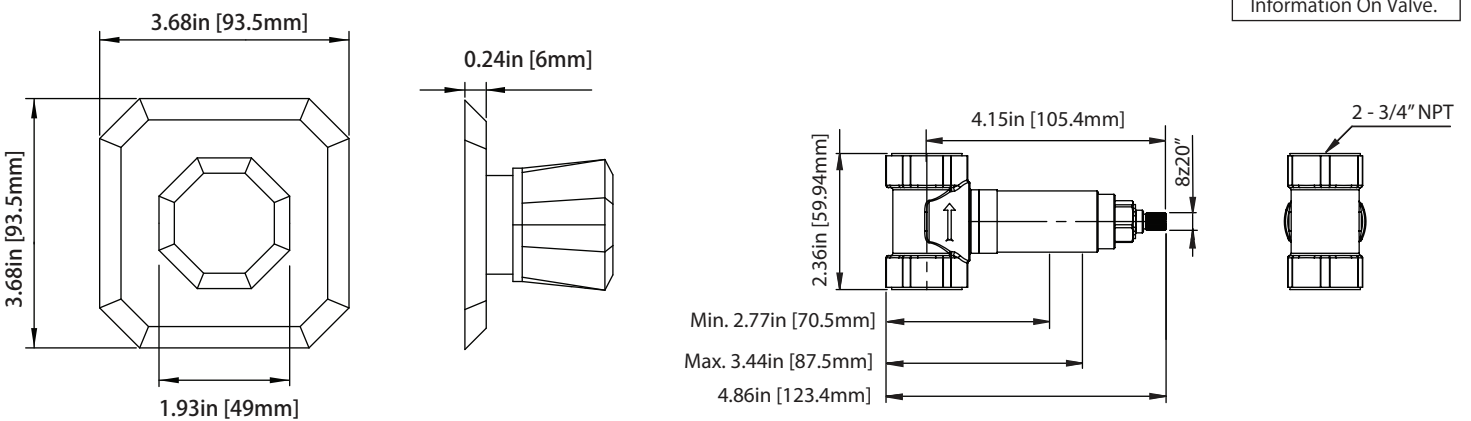

**230.4511 | 3/4" Volume Control**

**SPECIFICATIONS:**

- Turn Handle to turn on/off water flow.
- Includes valve (TVH.4511)
- Valve Flow Rate - 13.0 GPM @ 60 PSI
- Extension Available - TVH.E137\*\*

**STANDARDS:**

- ASME A112.18.1 / CSA B125.1

Trim  
[ 230.4511T\*\* ]

Valve  
[ TVH.4511 ]

**Technical Diagram**

See Spec Sheet For TVH.4511 For Detailed Information On Valve.

**Water Flow Diagram**