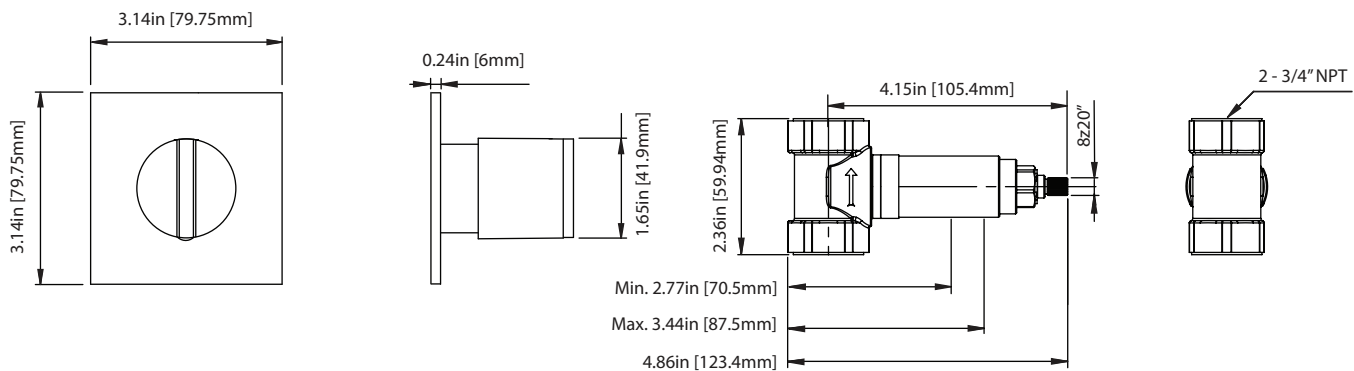

**145.4511 | 3/4" Volume Control**

Trim  
[ 145.4511T\*\* ]

+

Valve  
[ TVH.4511 ]

**SPECIFICATIONS:**

- Turn Handle to turn on/off water flow.
- Includes valve (TVH.4511)
- Valve Flow Rate - 13.0 GPM @ 60 PSI
- Extension Available - TVH.E137\*\*

**STANDARDS:**

- ASME A112.18.1 / CSA B125.1

**Technical Diagram**

See Spec Sheet For  
TVH.4511 For Detailed  
Information On Valve.

**Water Flow Diagram**