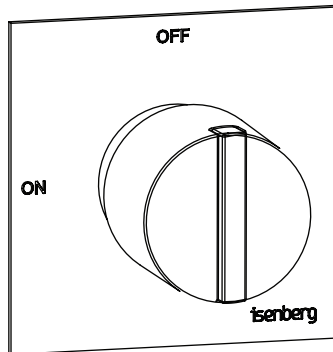

145.4511T | Trim For Volume Control

SPECIFICATIONS:

- Turn Handle to turn on/off water flow.
- Use with Valve (TVH.4511) - Not Included
- Extension Available - TVH.E137**

STANDARDS:

- ASME A112.18.1 / CSA B125.1