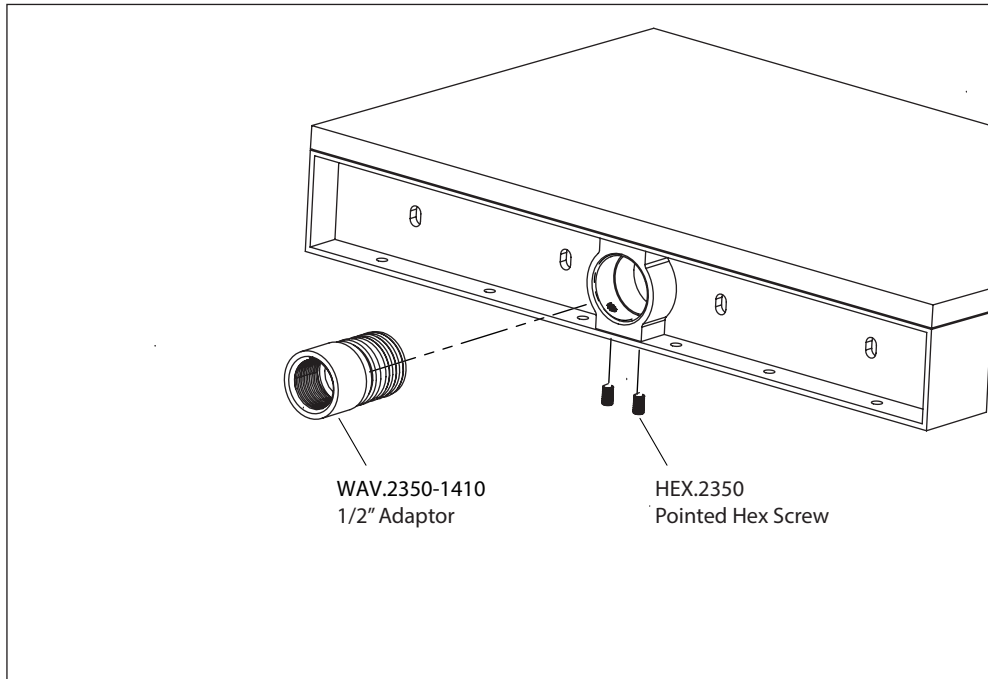

Product Parts Breakdown

FLUSSO
LUXURY PLUMBING FIXTURES

WAV.2350