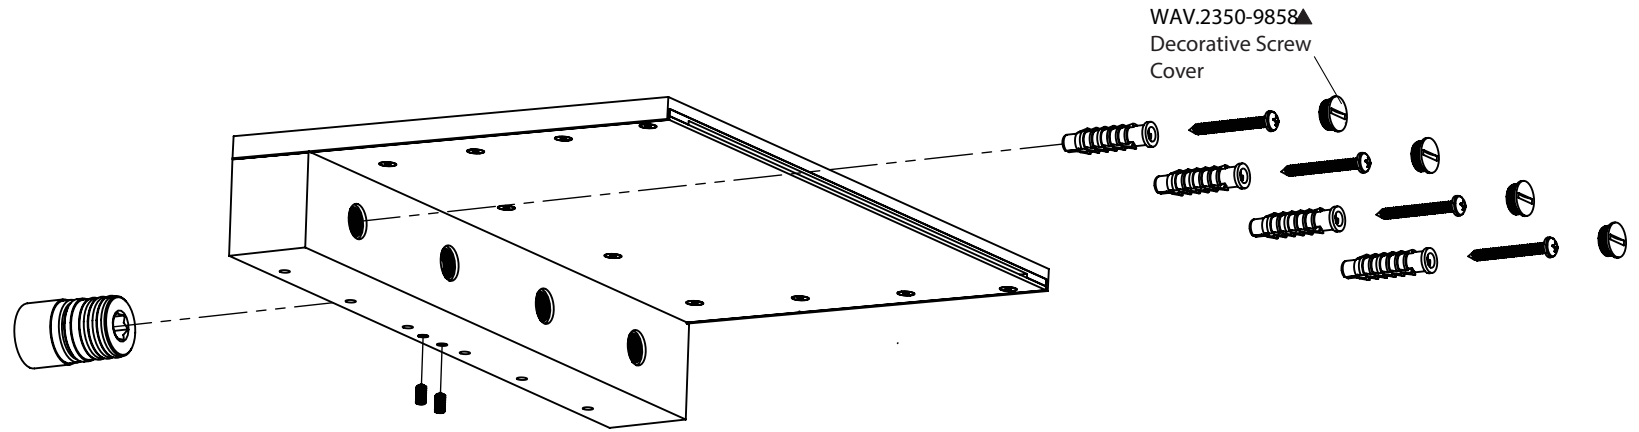

Product Parts Breakdown

FLUSSO
LUXURY PLUMBING FIXTURES

WAV.2350