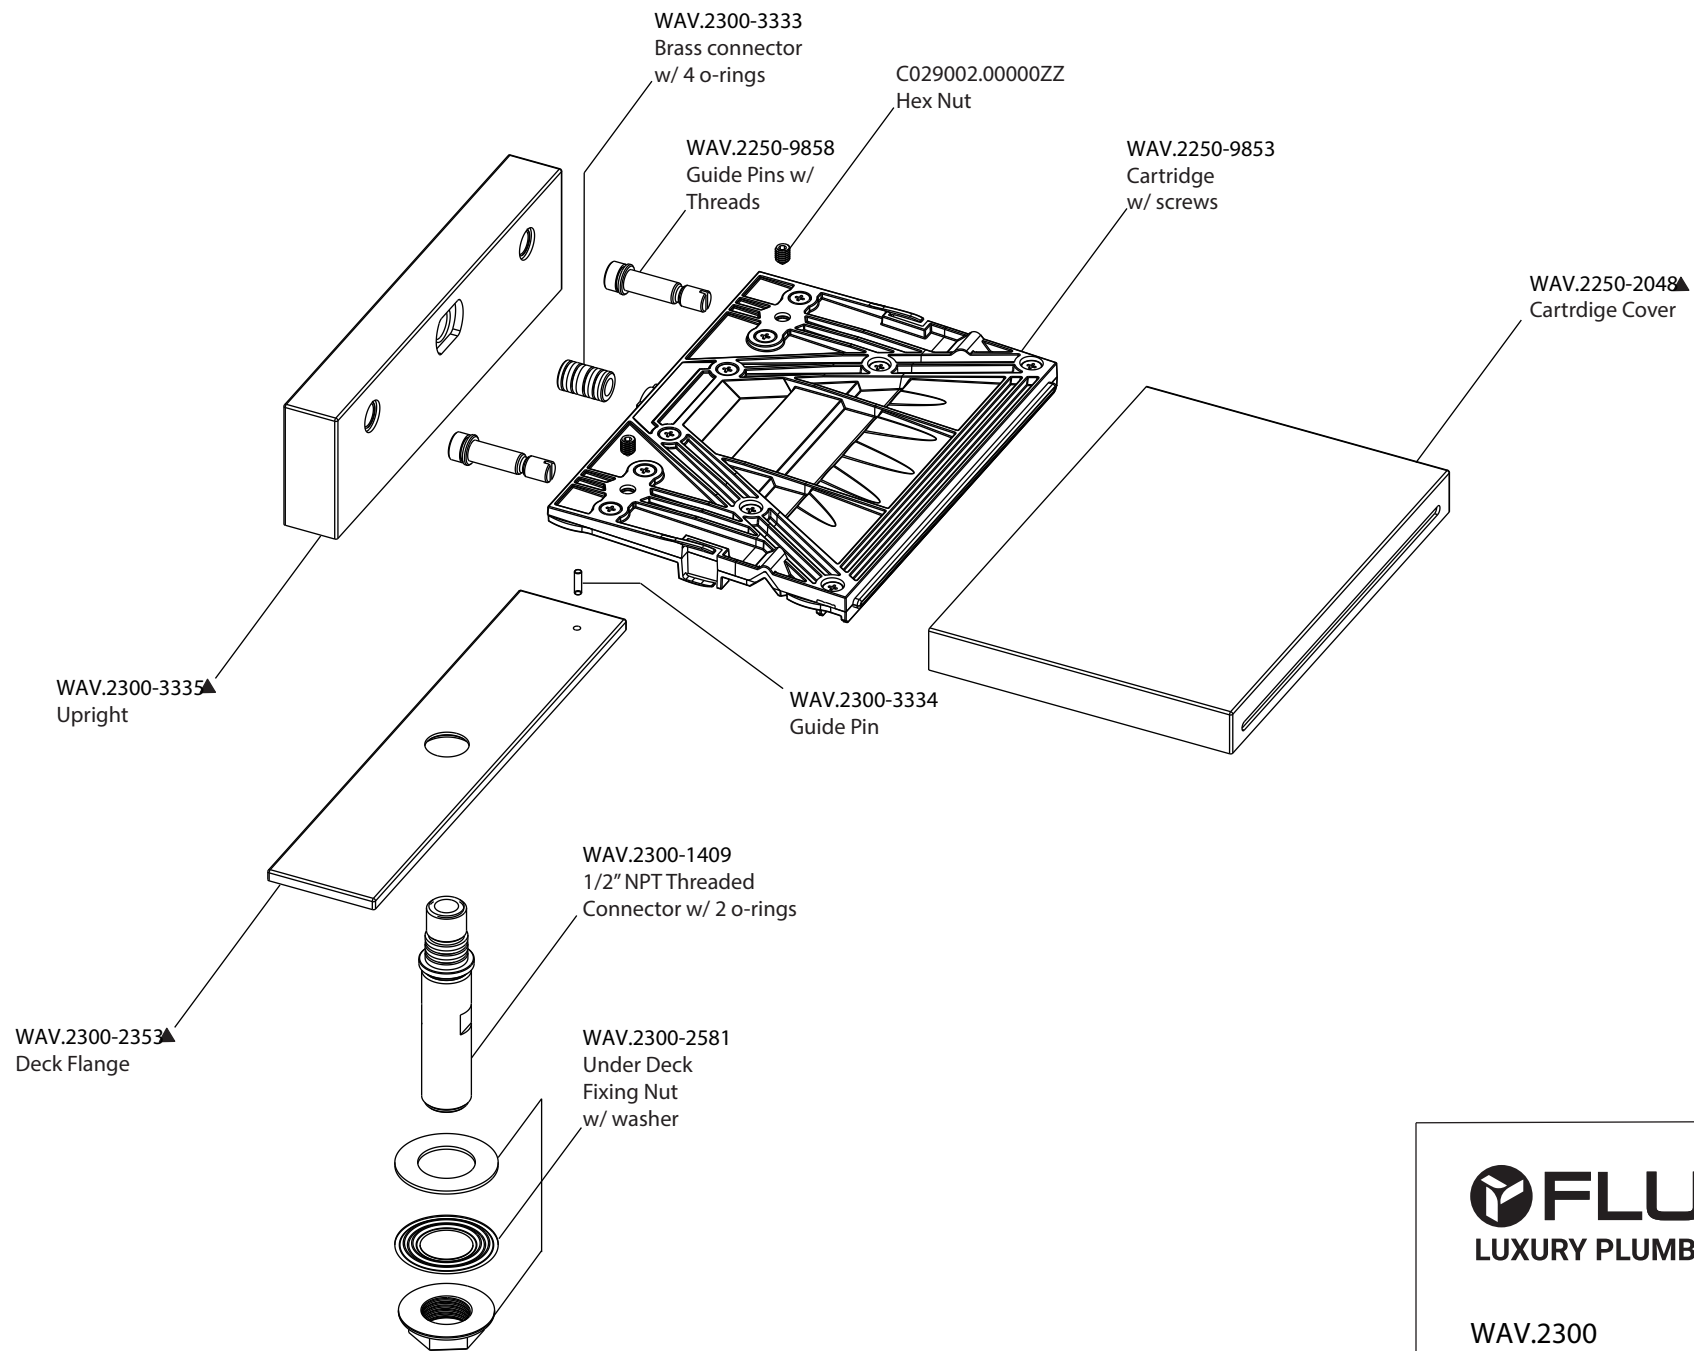

Product Parts Breakdown

FLUSSO
LUXURY PLUMBING FIXTURES

WAV.2300

Ver 2.53