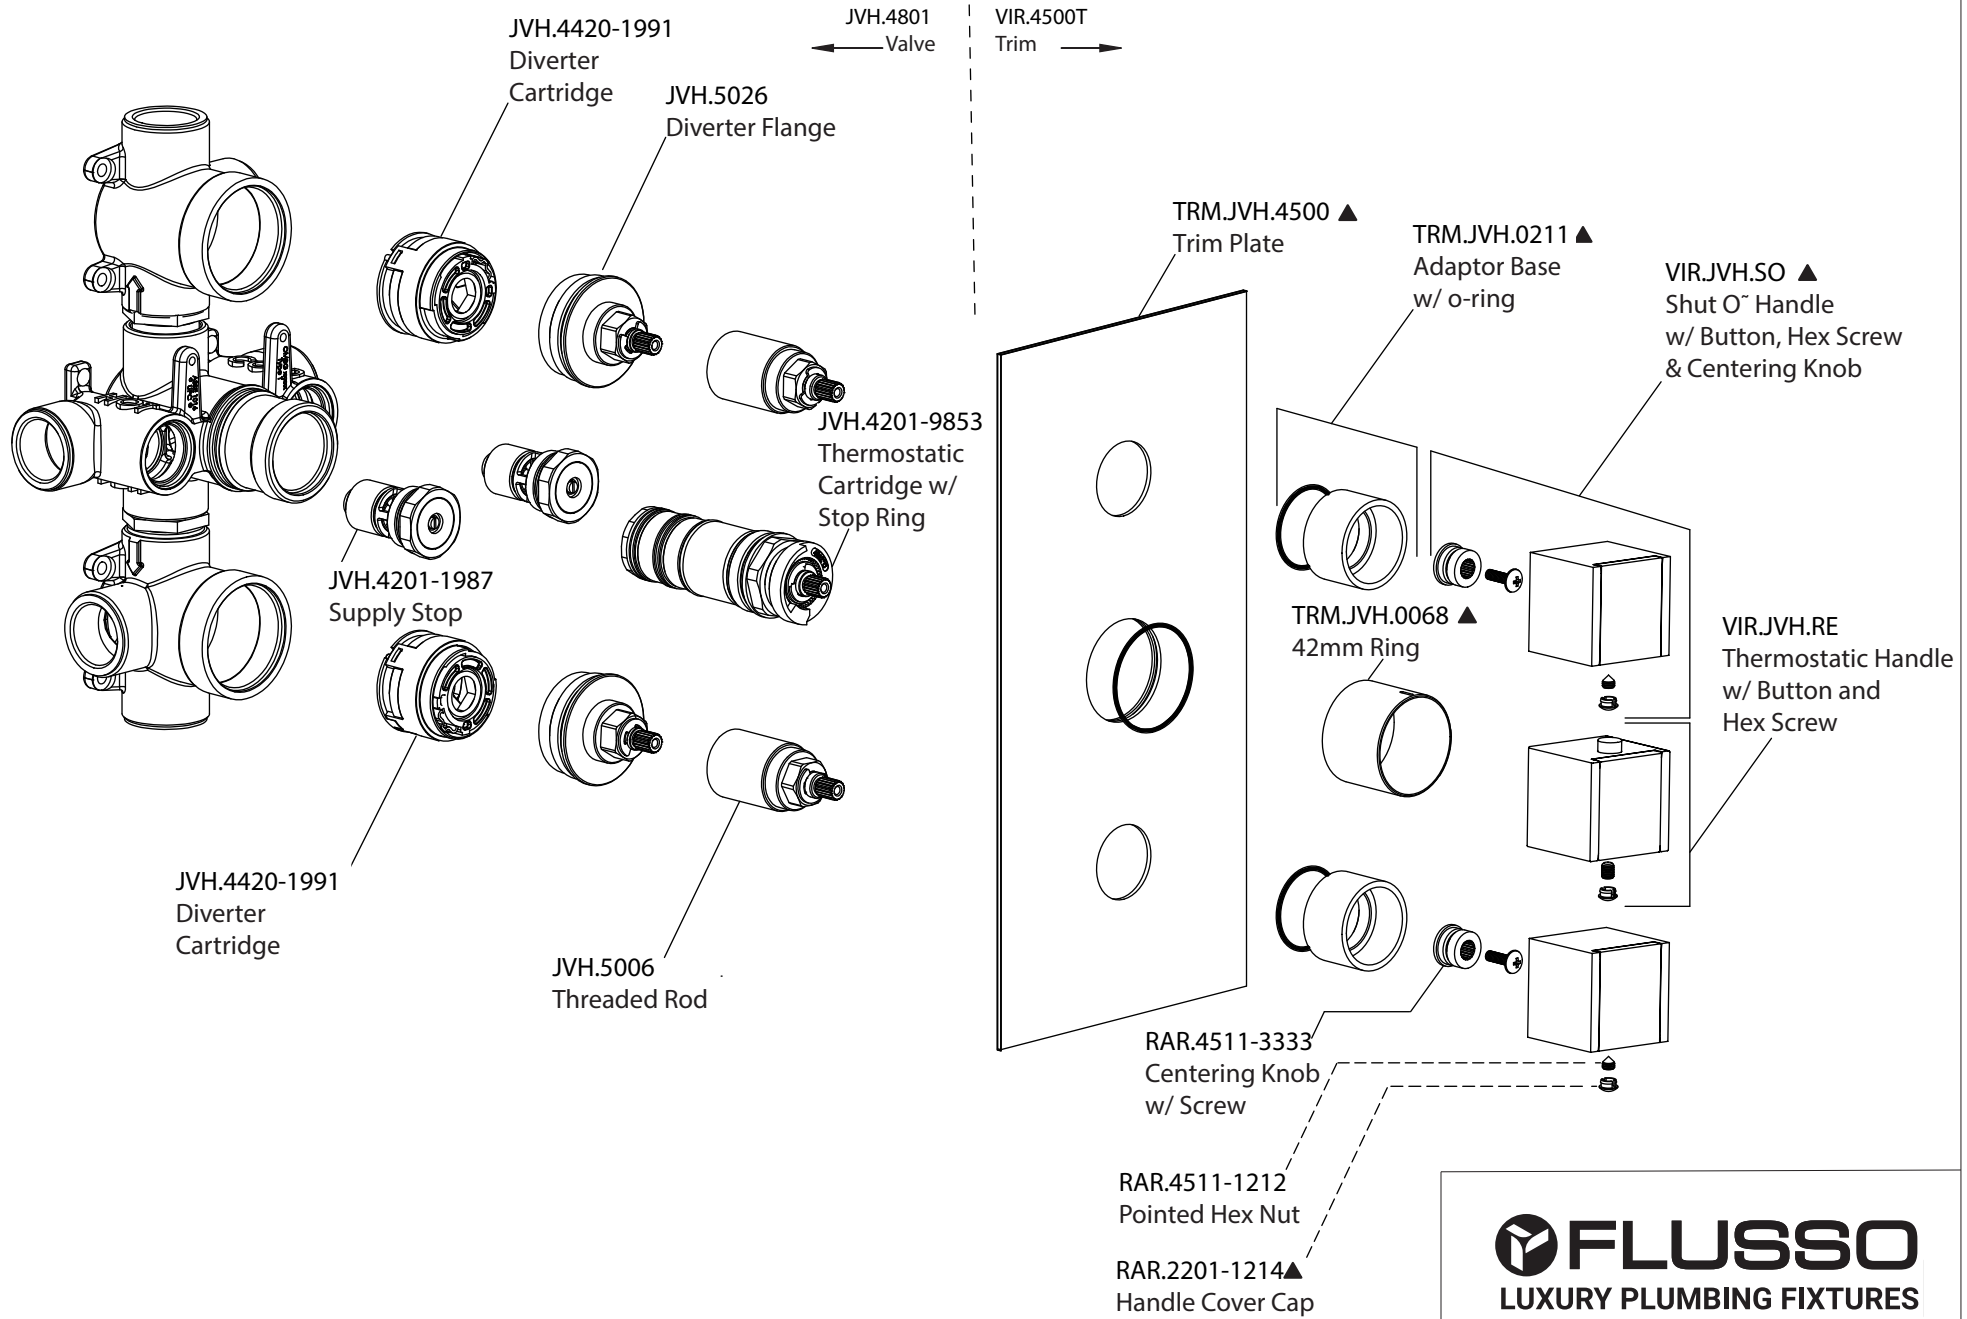

Product Parts Breakdown

FLUSSO
LUXURY PLUMBING FIXTURES

VIR.4801