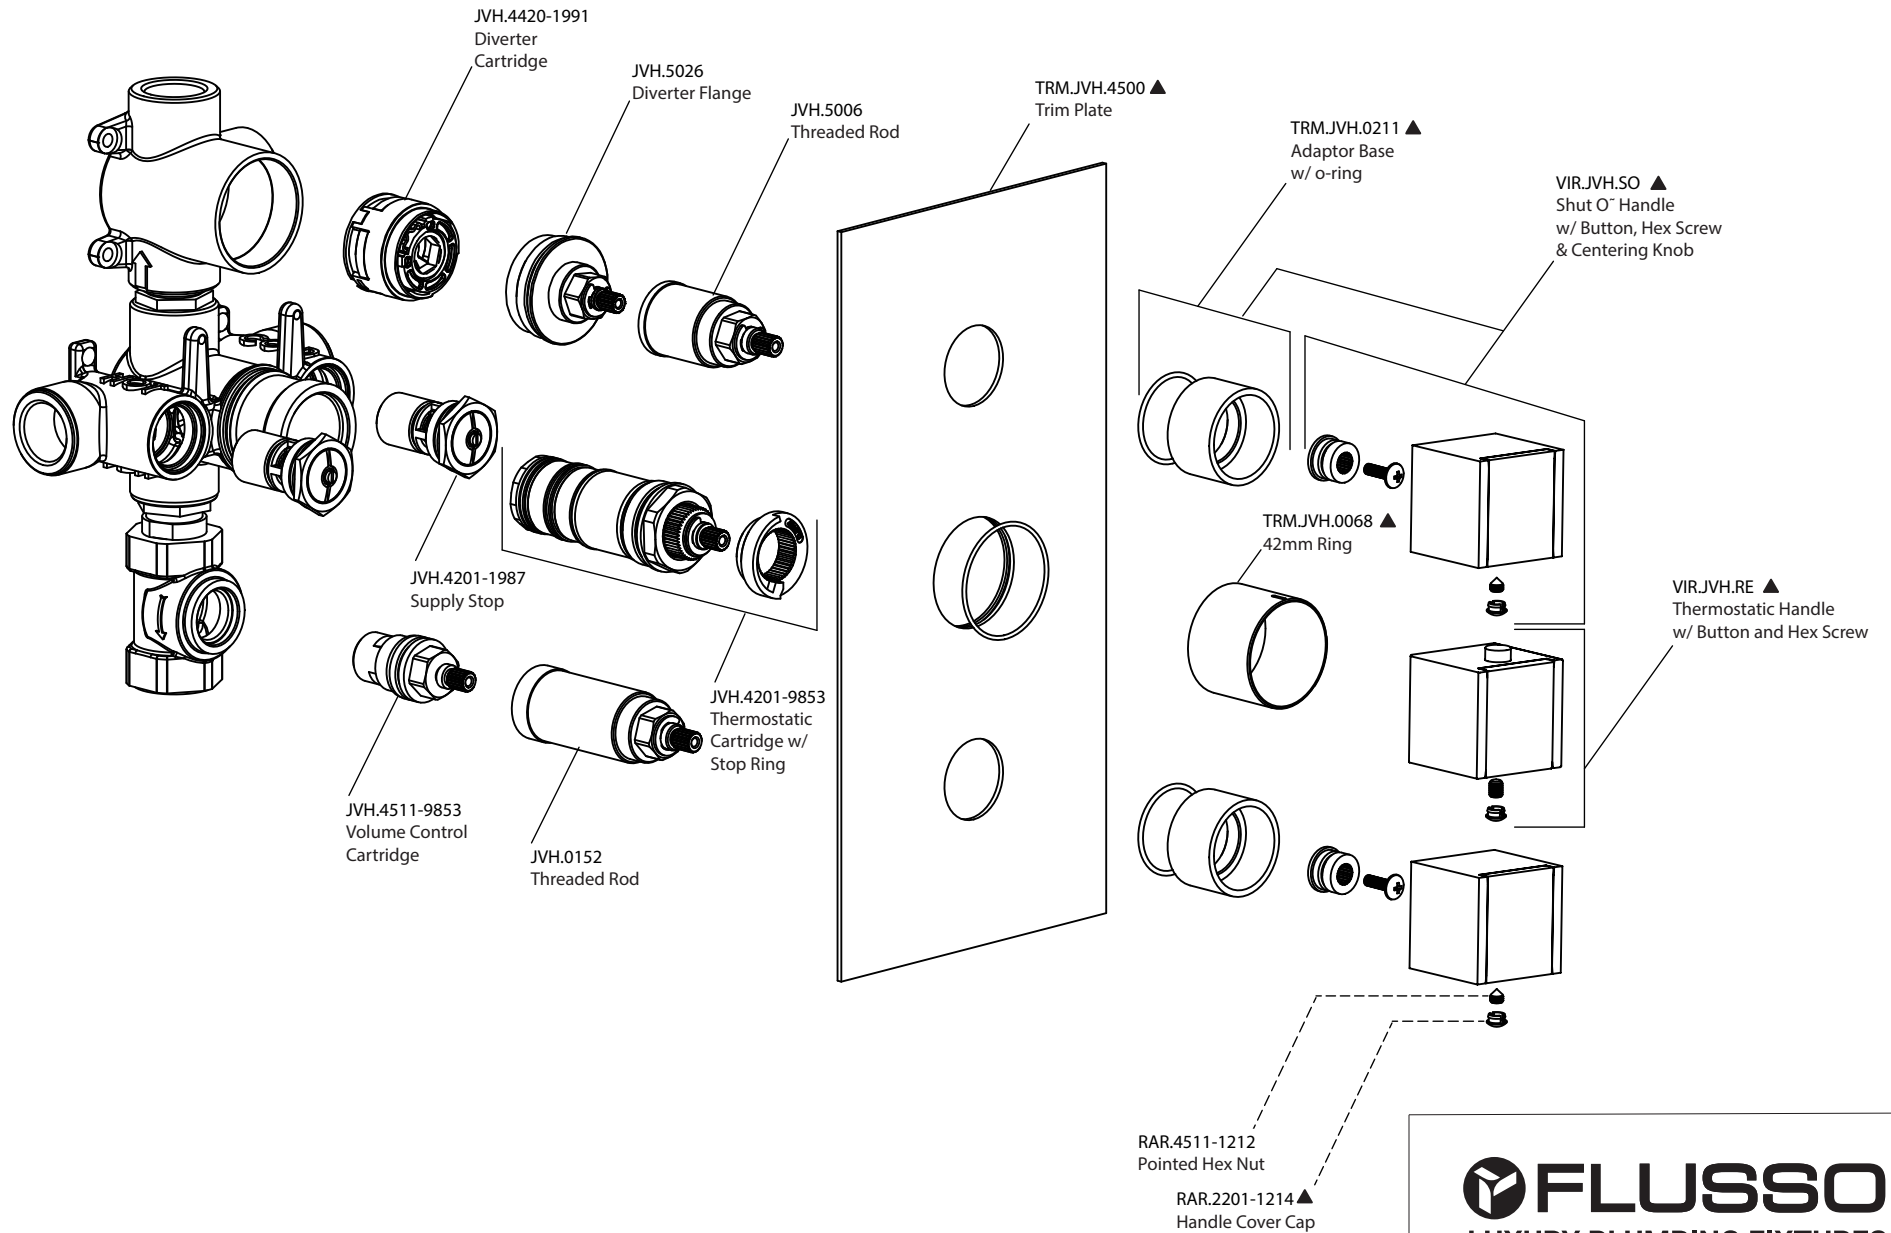

# Product Parts Breakdown

**FLUSSO**  
LUXURY PLUMBING FIXTURES

VIR.4501