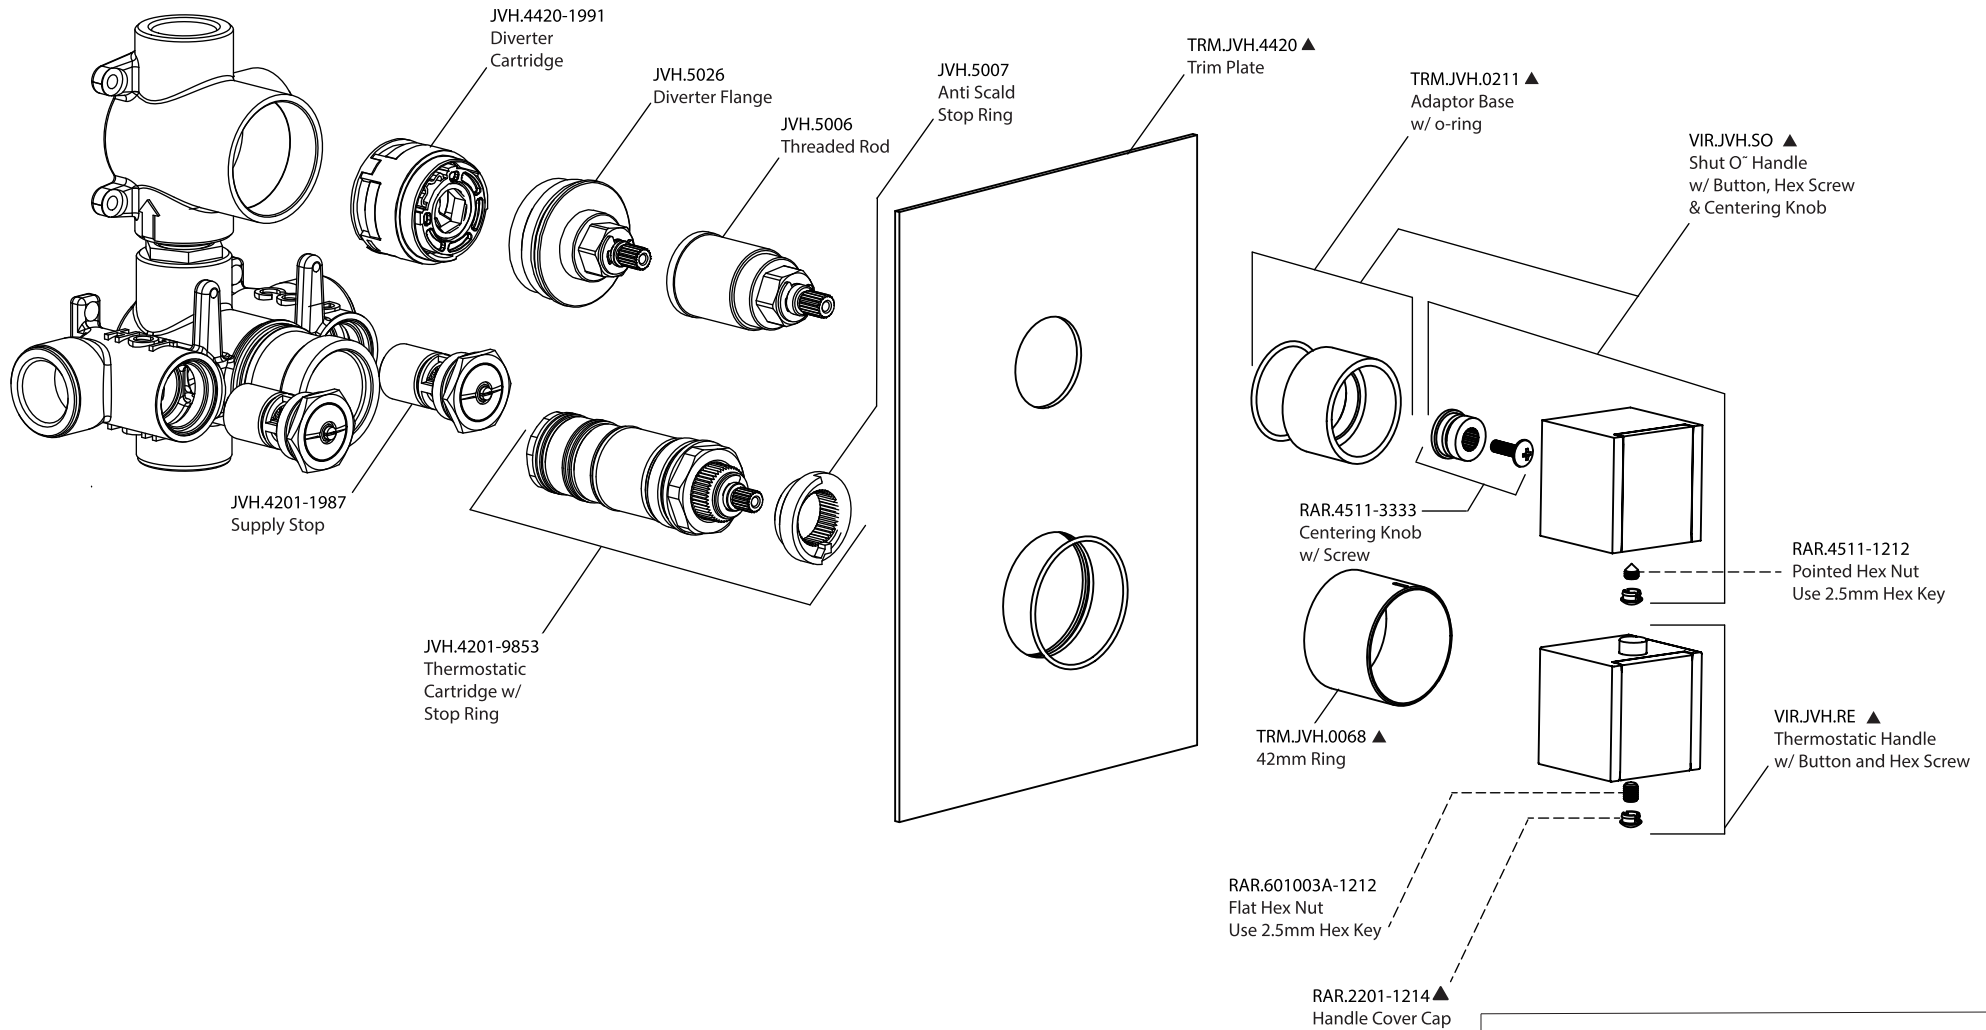

Product Parts Breakdown Using JVH.4420F Valve

15109
Diverter Cartridge - 2 Output - Non-Shared
15103
Diverter Cartridge - 2 Output - Shared

JVH.5030
Diverter Flange

JVH.0678
Threaded Rod

JVH.5007
Anti Scald
Stop Ring

TRM.JVH.4000 ▲
Trim Plate

TRM.JVH.0211 ▲
Adaptor Base
w/ o-ring

VIR.JVH.SO ▲
Shut O' Handle
w/ Button, Hex Screw
& Centering Knob

JVH.4201-1987
Supply Sto

JVH.4201-9853
Thermosta
Cartridge w/
Stop Ring

RAR.4511-3333
Centering Knob
w/ Screw

RAR.4511-1212
Pointed Hex Nut
Use 2.5mm Hex Key

TRM.JVH.0068 ▲
42mm Ring

VIR.JVH.RE ▲
Thermostatic Handle
w/ Button and Hex Screw

RAR.601003A-1212
Flat Hex Nut
Use 2.5mm Hex Key

RAR.2201-1214 ▲
Handle Cover Cap

VIR.4420

Product Parts Breakdown Using JVH.4420 Valve

VIR.4420