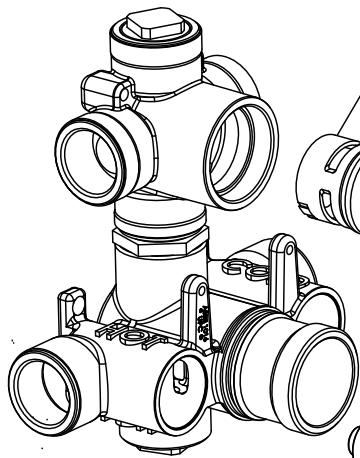

Product Parts Breakdown Using JVH.4420F Valve

15109
Diverter Cartridge - 2 Output - Non-Shared
15103
Diverter Cartridge - 2 Output - Shared

JVH.5030
Diverter Flange

JVH.0678
Threaded Rod

JVH.5007
Anti Scald
Stop Ring

TRM.JVH.4000 ▲
Trim Plate

TRM.JVH.0211 ▲
Adaptor Base
w/ o-ring

VIR.JVH.SO ▲
Shut O' Handle
w/ Button, Hex Screw
& Centering Knob

JVH.4201-1987
Supply Sto

JVH.4201-9853
Thermosta
Cartridge w/
Stop Ring

RAR.4511-3333
Centering Knob
w/ Screw

RAR.4511-1212
Pointed Hex Nut
Use 2.5mm Hex Key

TRM.JVH.0068 ▲
42mm Ring

VIR.JVH.RE ▲
Thermostatic Handle
w/ Button and Hex Screw

RAR.601003A-1212
Flat Hex Nut
Use 2.5mm Hex Key

RAR.2201-1214 ▲
Handle Cover Cap