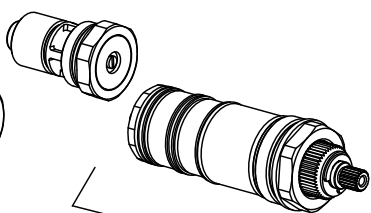

Product Parts Breakdown Using JVH.4420F Valve

15109
Diverter Cartridge - 2 Output - Non-Shared
15103
Diverter Cartridge - 2 Output - Shared

JVH.5030
Diverter Flange

JVH.0678
Threaded Rod

JVH.5007
Anti Scald
Stop Ring

TRM.JVH.4000 ▲
Trim Plate

TRM.JVH.0211 ▲
Adaptor Base
w/ o-ring

VIR.JVH.SO ▲
Shut O' Handle
w/ Button, Hex Screw
& Centering Knob

JVH.4201-1987
Supply Sto

JVH.4201-9853
Thermosta
Cartridge w/
Stop Ring

RAR.4511-3333
Centering Knob
w/ Screw

RAR.4511-1212
Pointed Hex Nut
Use 2.5mm Hex Key

TRM.JVH.0068 ▲
42mm Ring

VIR.JVH.RE ▲
Thermostatic Handle
w/ Button and Hex Screw

RAR.601003A-1212
Flat Hex Nut
Use 2.5mm Hex Key

RAR.2201-1214 ▲
Handle Cover Cap