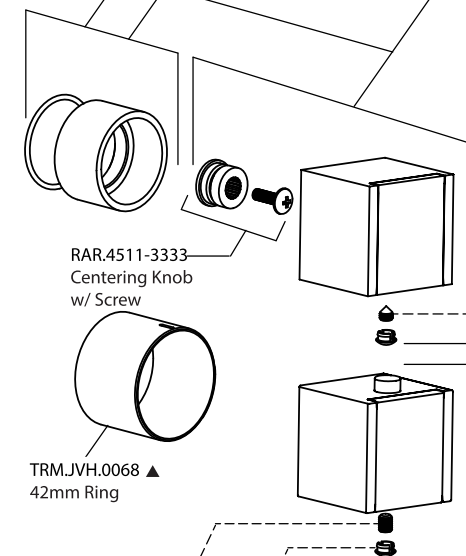

Product Parts Breakdown Using JVH.4420F Valve

15109
Diverter Cartridge - 2 Output - Non-Shared
15103
Diverter Cartridge - 2 Output - Shared

JVH.5030
Diverter Flange

JVH.0678
Threaded Rod

JVH.5007
Anti Scald
Stop Ring

TRM.JVH.4000 ▲
Trim Plate

TRM.JVH.0211 ▲
Adaptor Base
w/ o-ring

VIR.JVH.SO ▲
Shut O' Handle
w/ Button, Hex Screw
& Centering Knob

JVH.4201-1987
Supply Sto

JVH.4201-9853
Thermosta
Cartridge w/
Stop Ring

RAR.4511-3333
Centering Knob
w/ Screw

RAR.4511-1212
Pointed Hex Nut
Use 2.5mm Hex Key

TRM.JVH.0068 ▲
42mm Ring

VIR.JVH.RE ▲
Thermostatic Handle
w/ Button and Hex Screw

RAR.601003A-1212
Flat Hex Nut
Use 2.5mm Hex Key

RAR.2201-1214 ▲
Handle Cover Cap