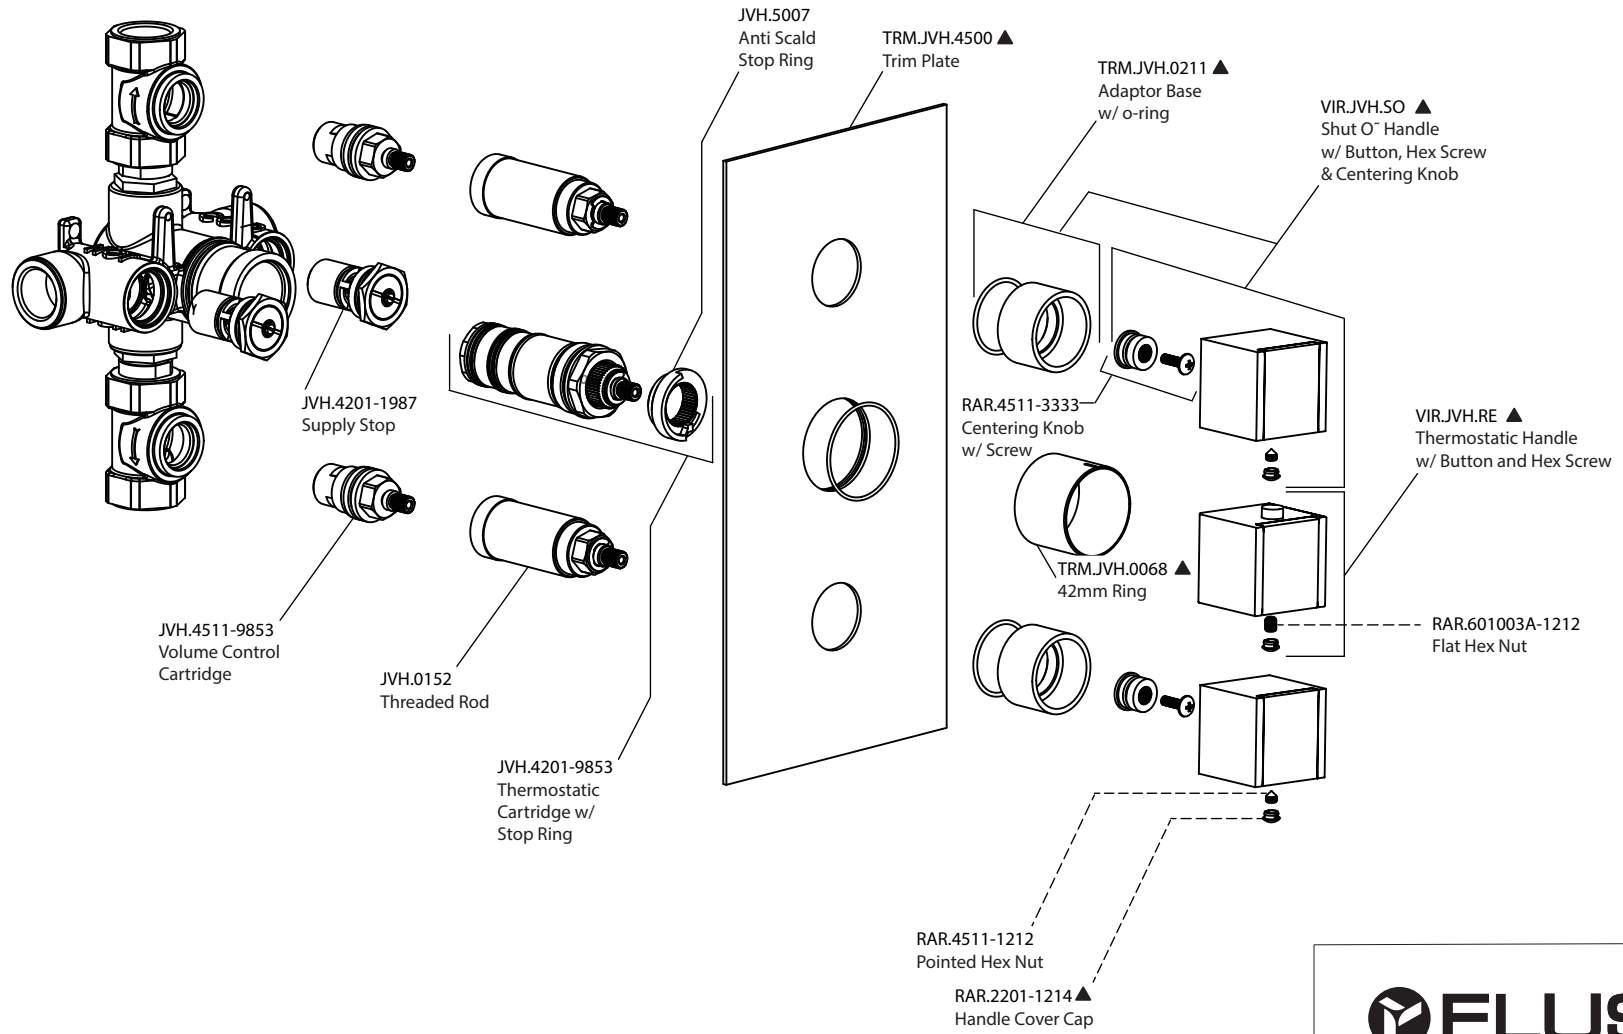

Product Parts Breakdown

FLUSSO
LUXURY PLUMBING FIXTURES

VIR.4401