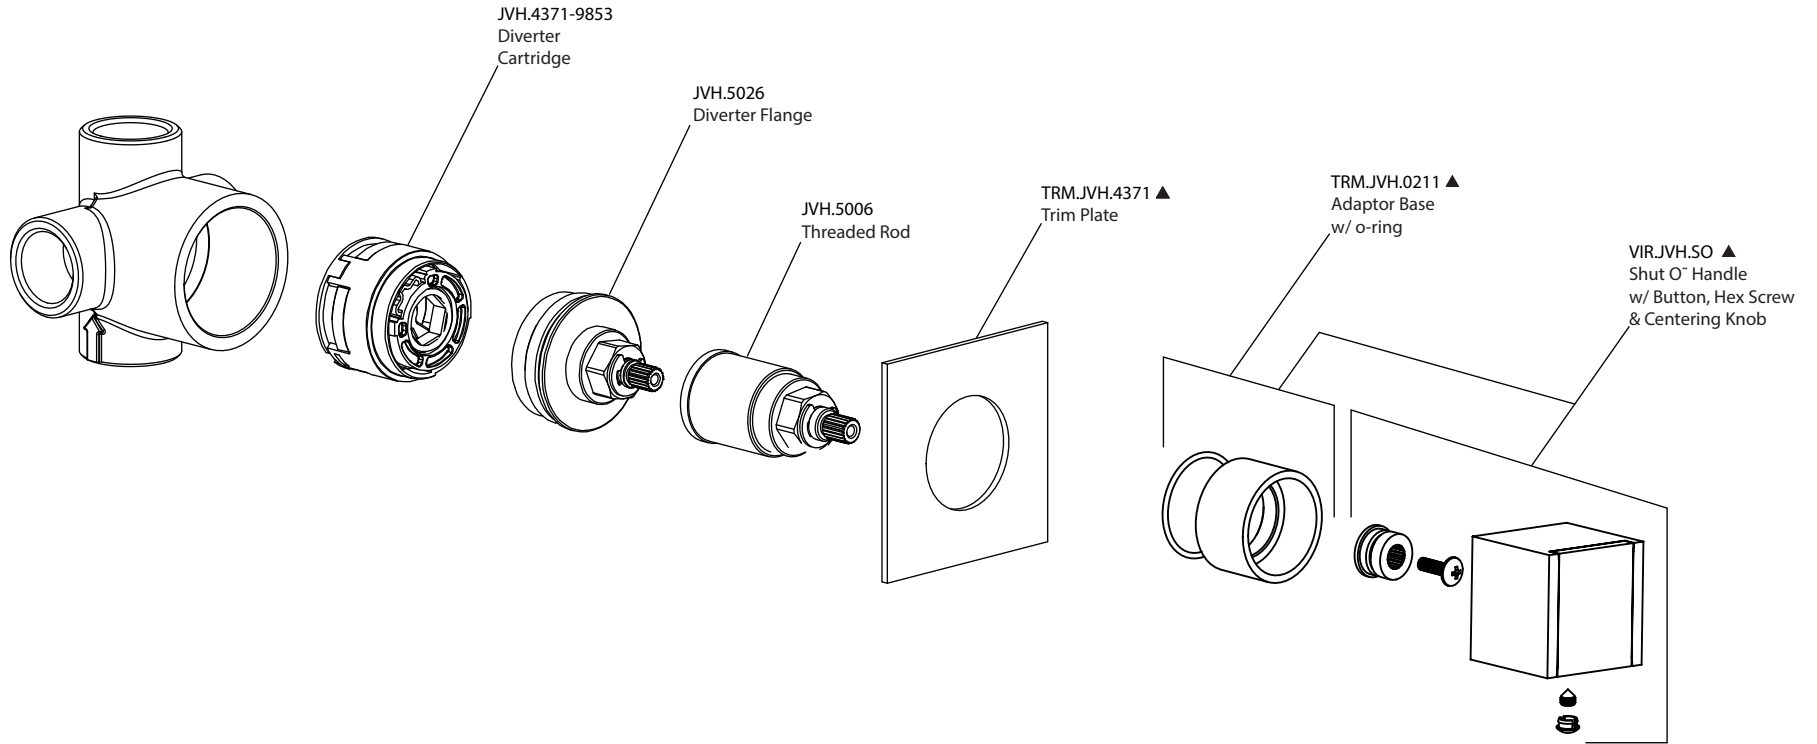

Product Parts Breakdown

FLUSSO
LUXURY PLUMBING FIXTURES

VIR.4371