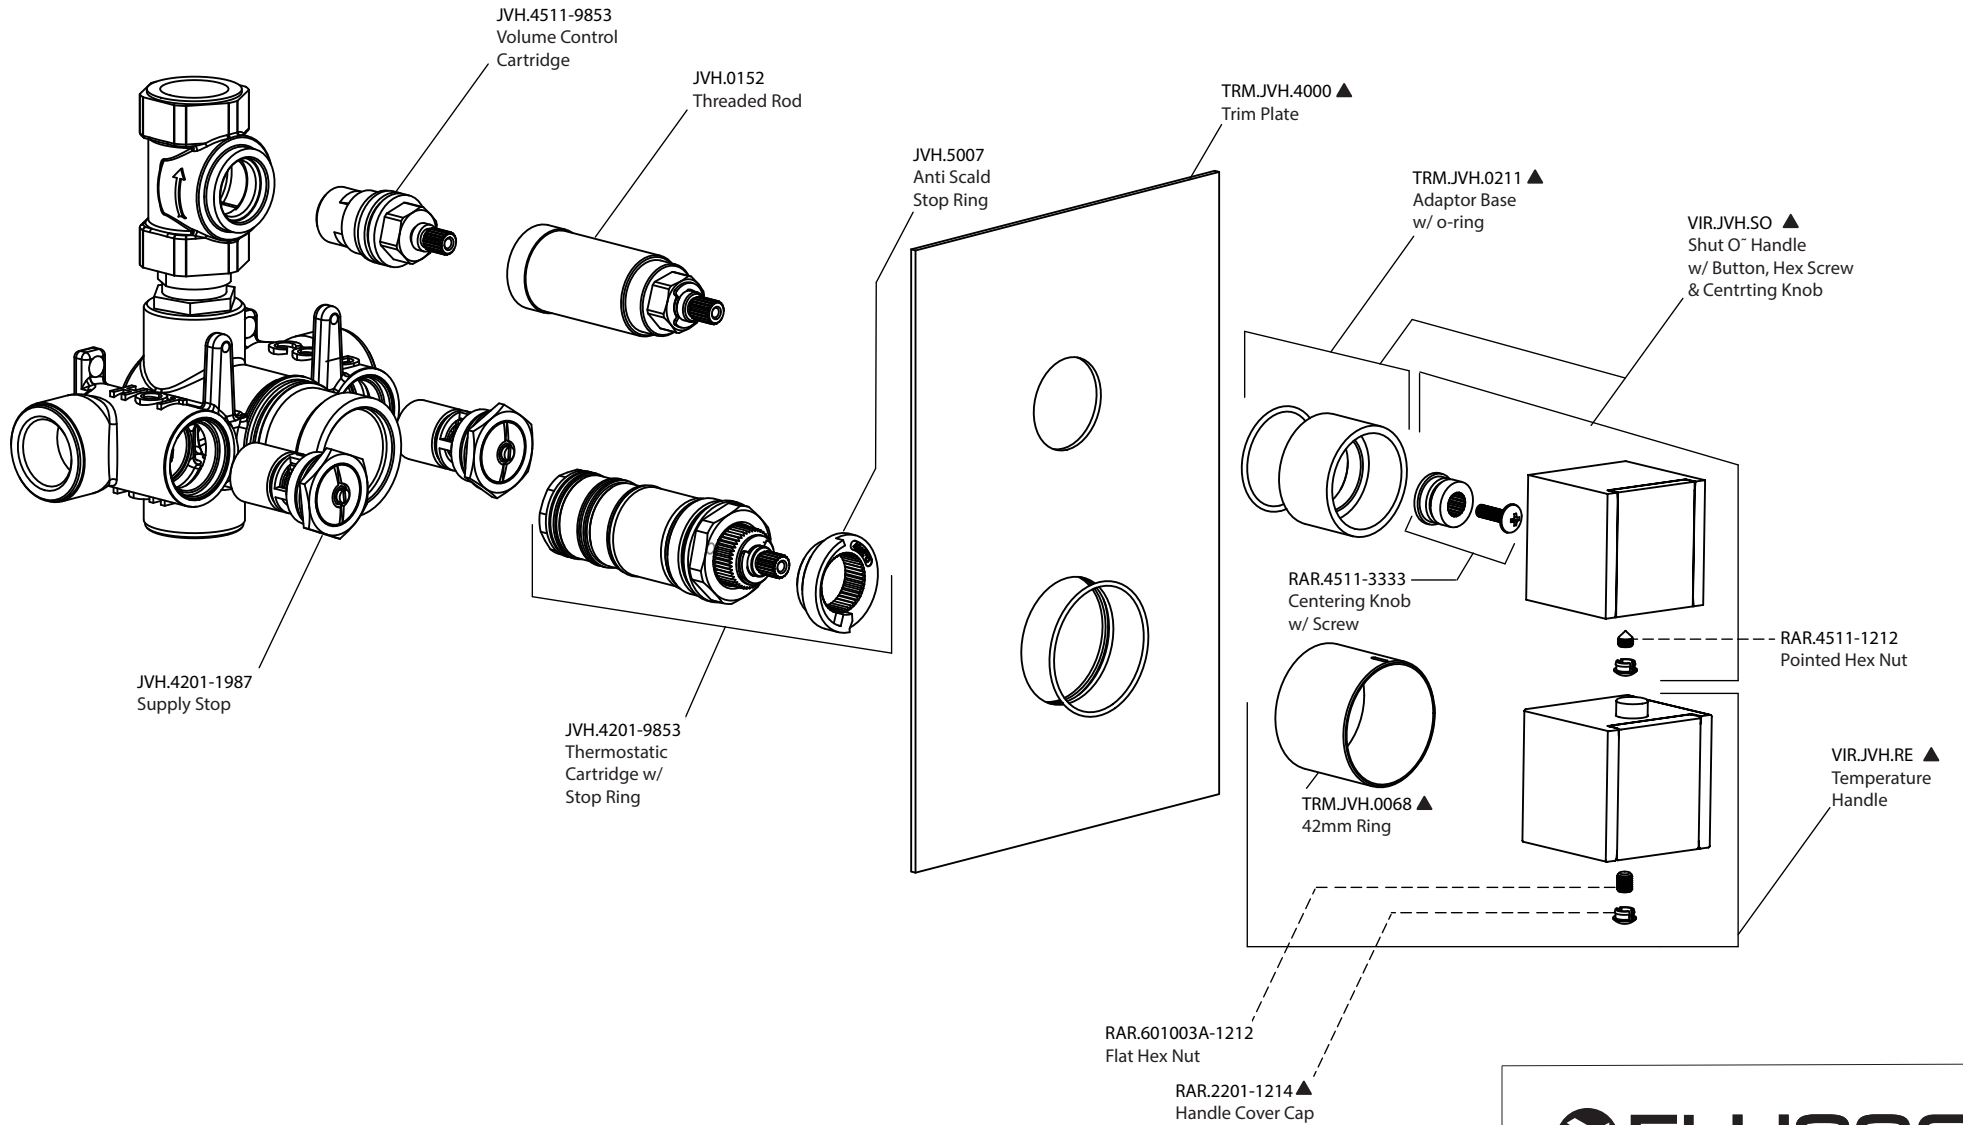

# Product Parts Breakdown

**FLUSSO**  
LUXURY PLUMBING FIXTURES

VIR.4101