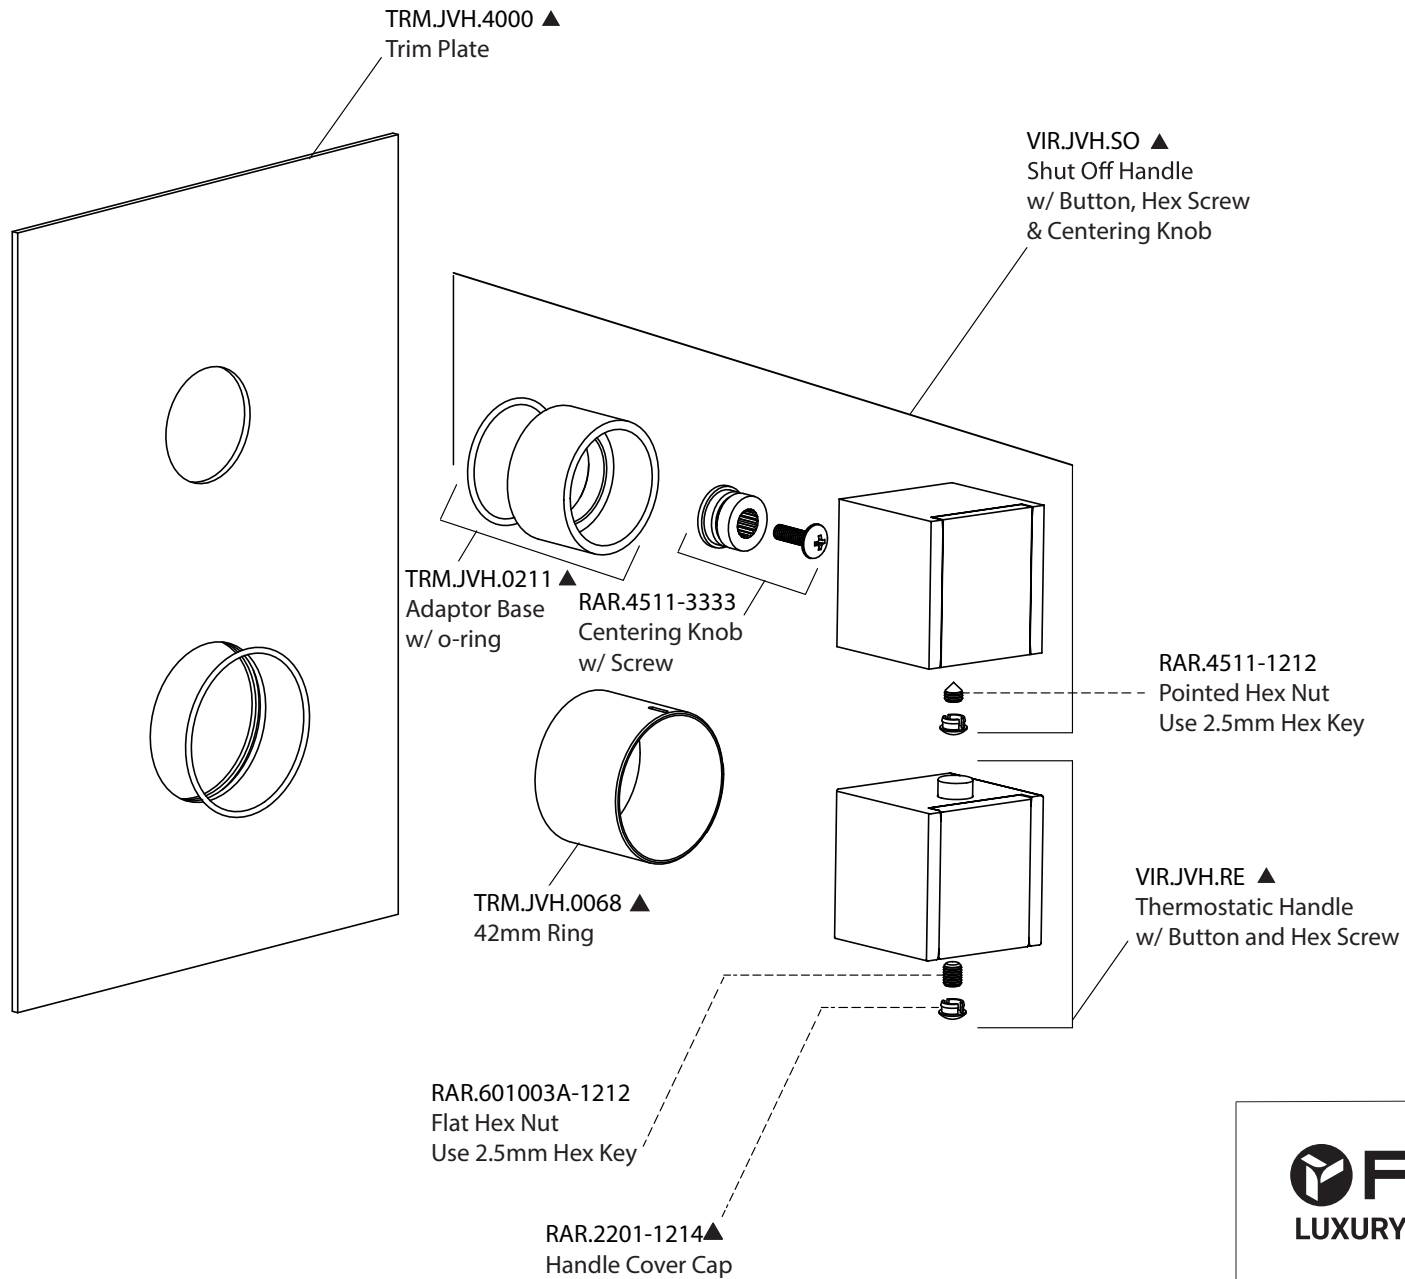

Product Parts Breakdown

FLUSSO
LUXURY PLUMBING FIXTURES

VIR.4000T