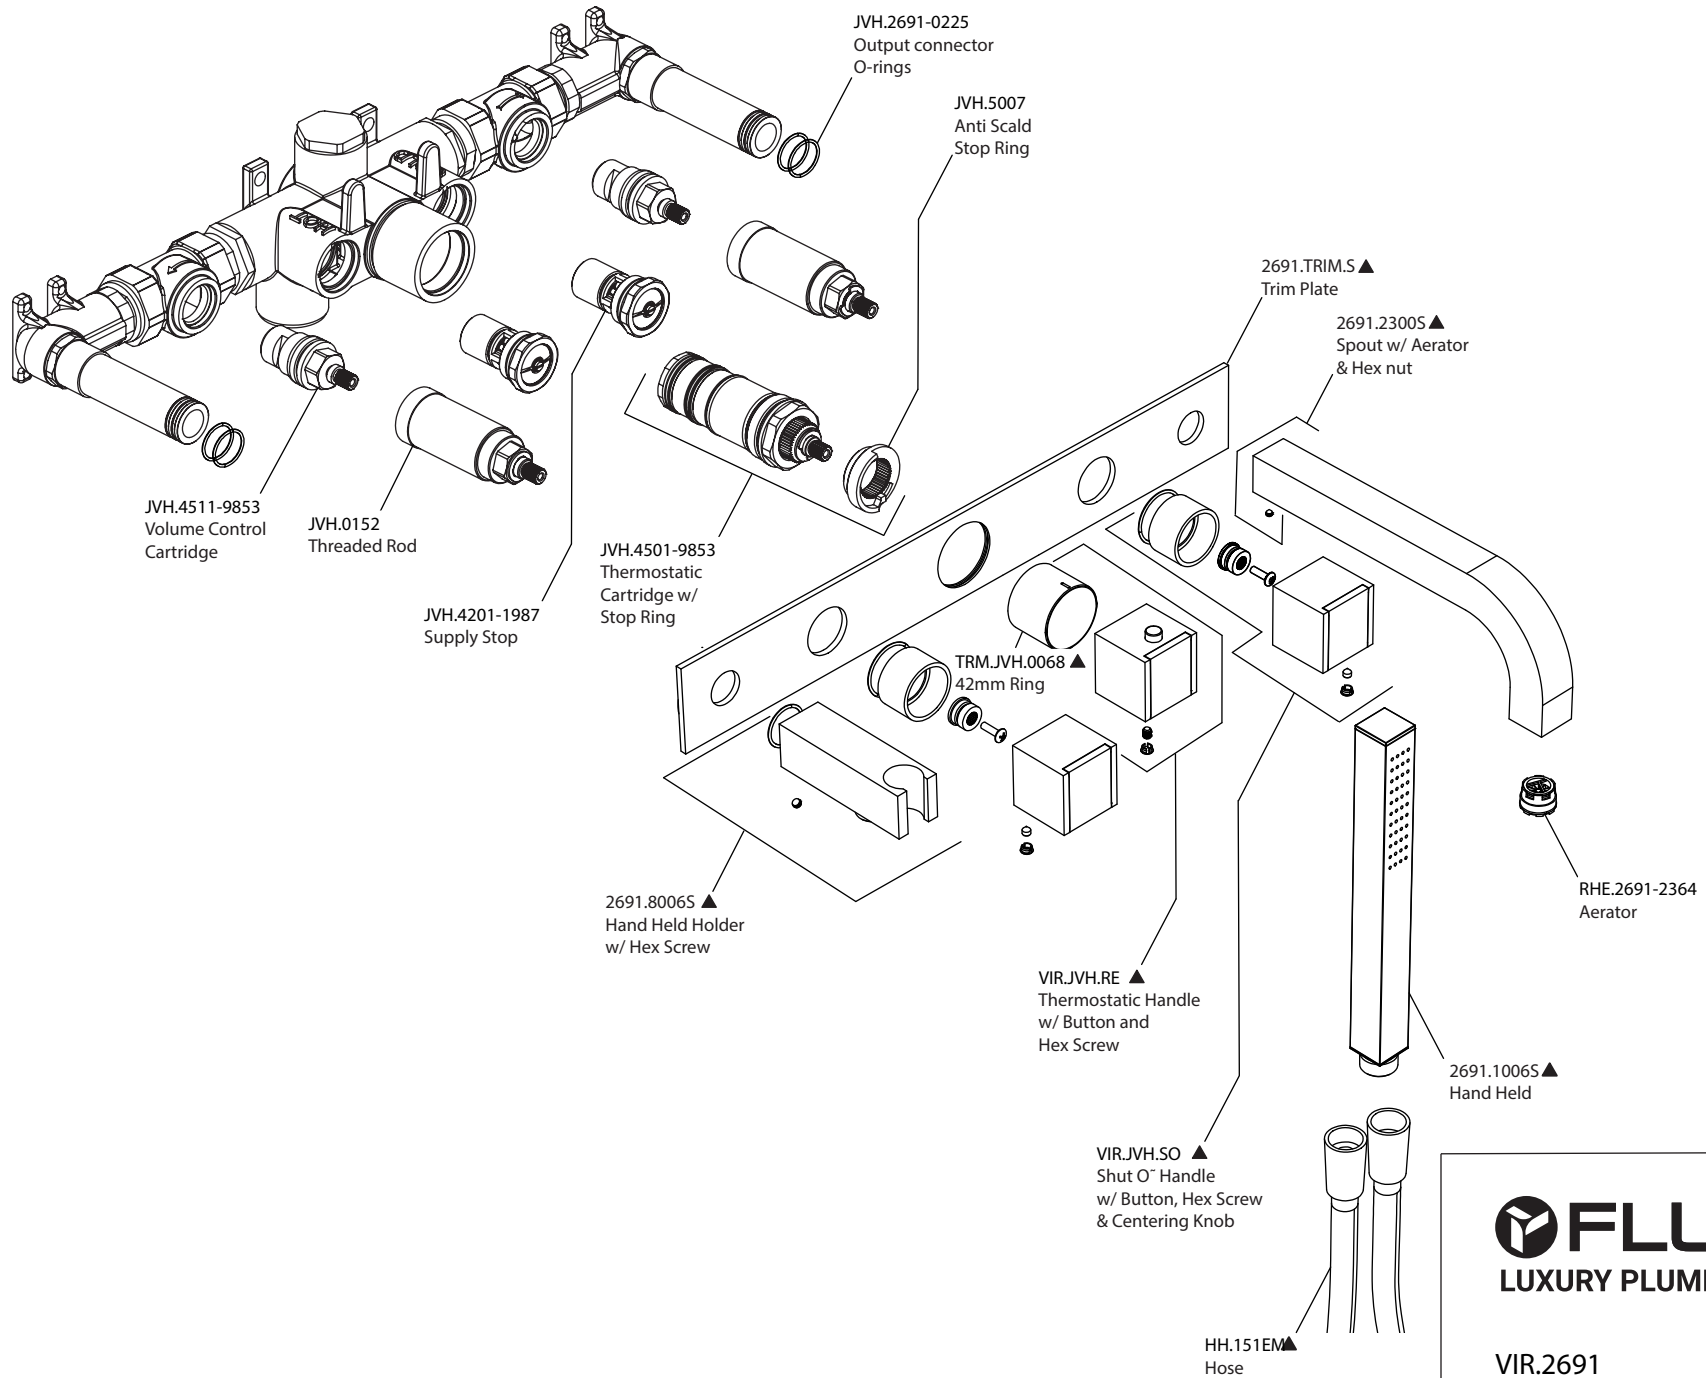

Product Parts Breakdown

FLUSSO
LUXURY PLUMBING FIXTURES

VIR.2691