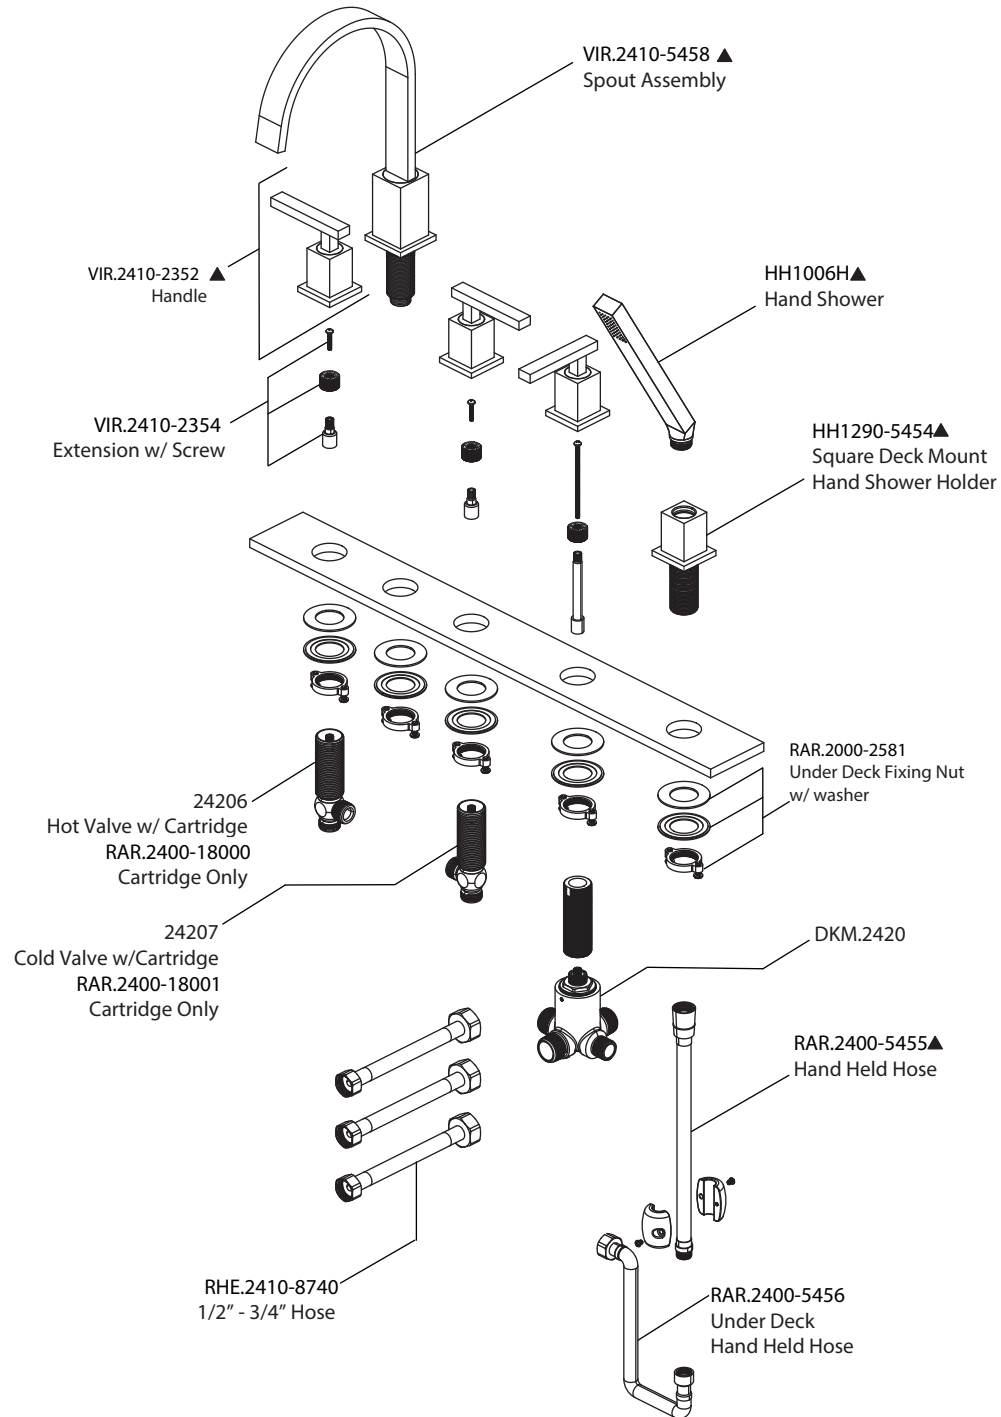

Product Parts Breakdown

FLUSSO
LUXURY PLUMBING FIXTURES

VIR.2420