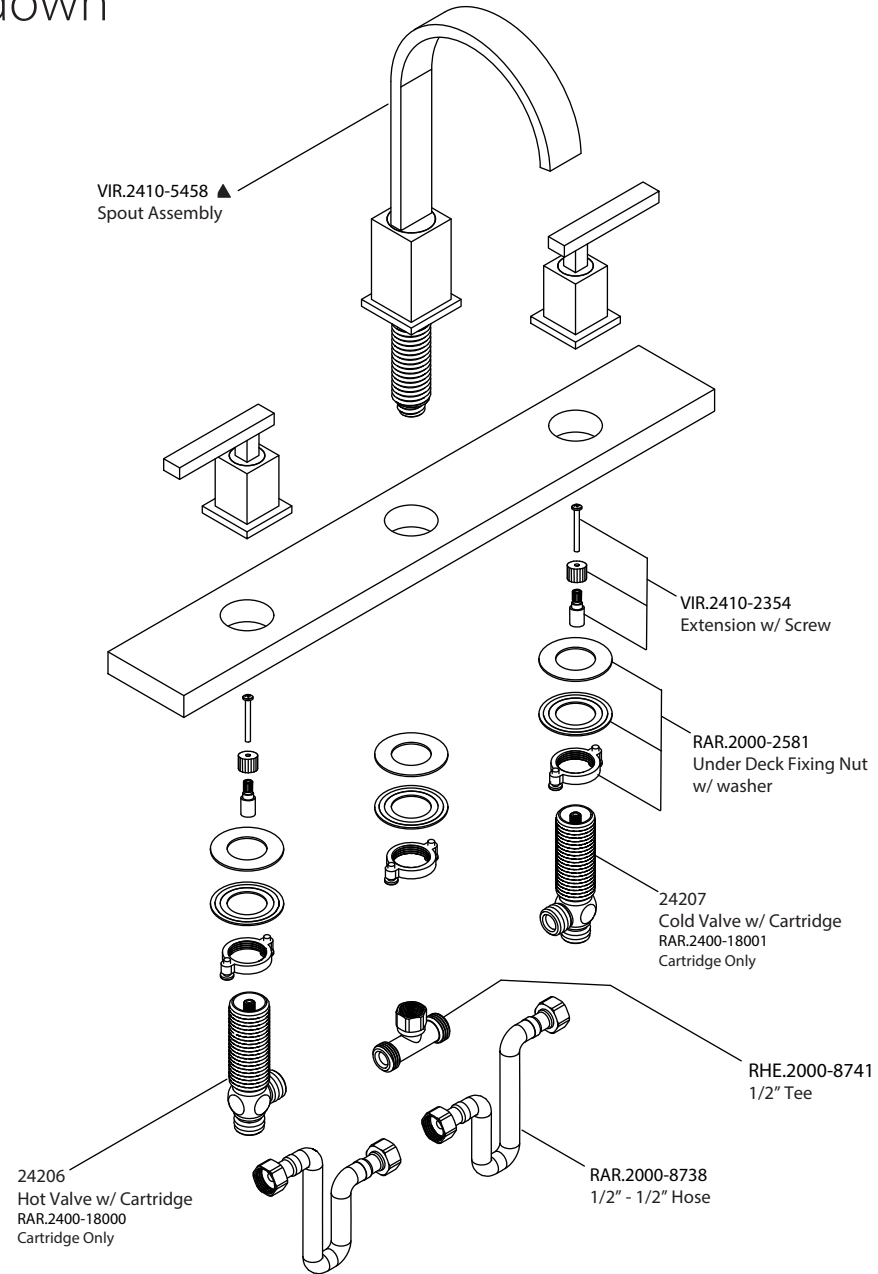

# Product Parts Breakdown

**FLUSSO**  
LUXURY PLUMBING FIXTURES

VIR.2410