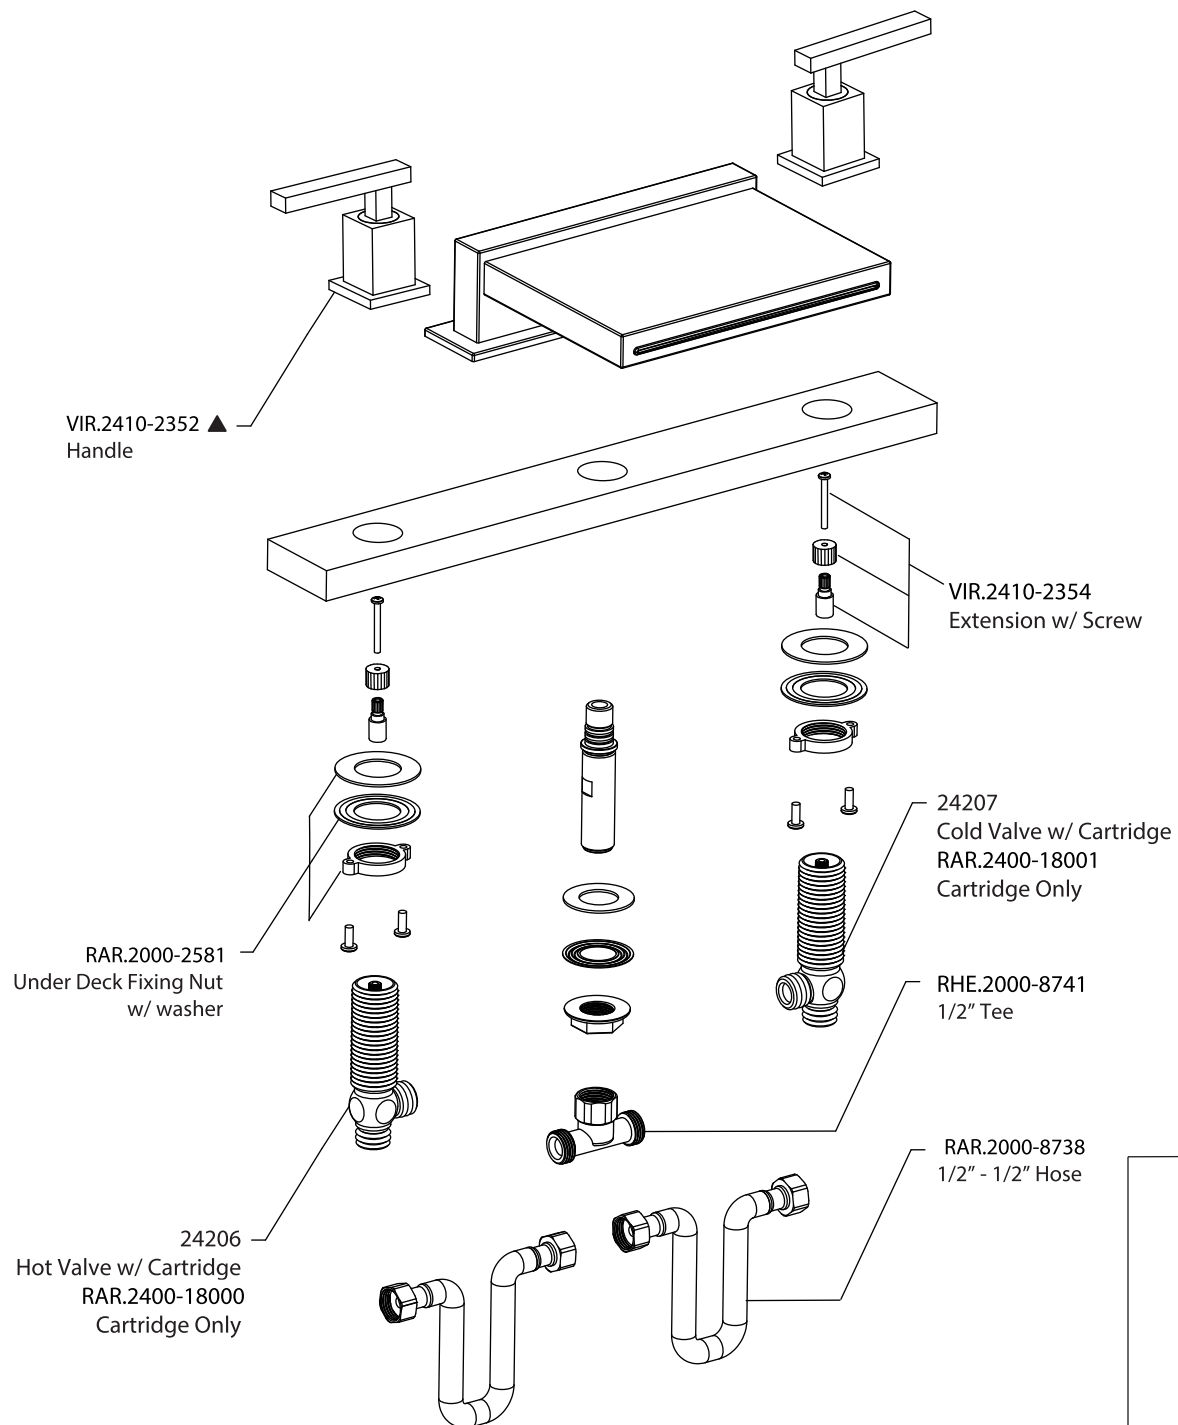

Product Parts Breakdown

Page 1 of 2

 **FLUSSO**
LUXURY PLUMBING FIXTURES

VIR.2410CF

Ver 2.55

Product Parts Breakdown

Page 2 of 2

 **FLUSSO**
LUXURY PLUMBING FIXTURES