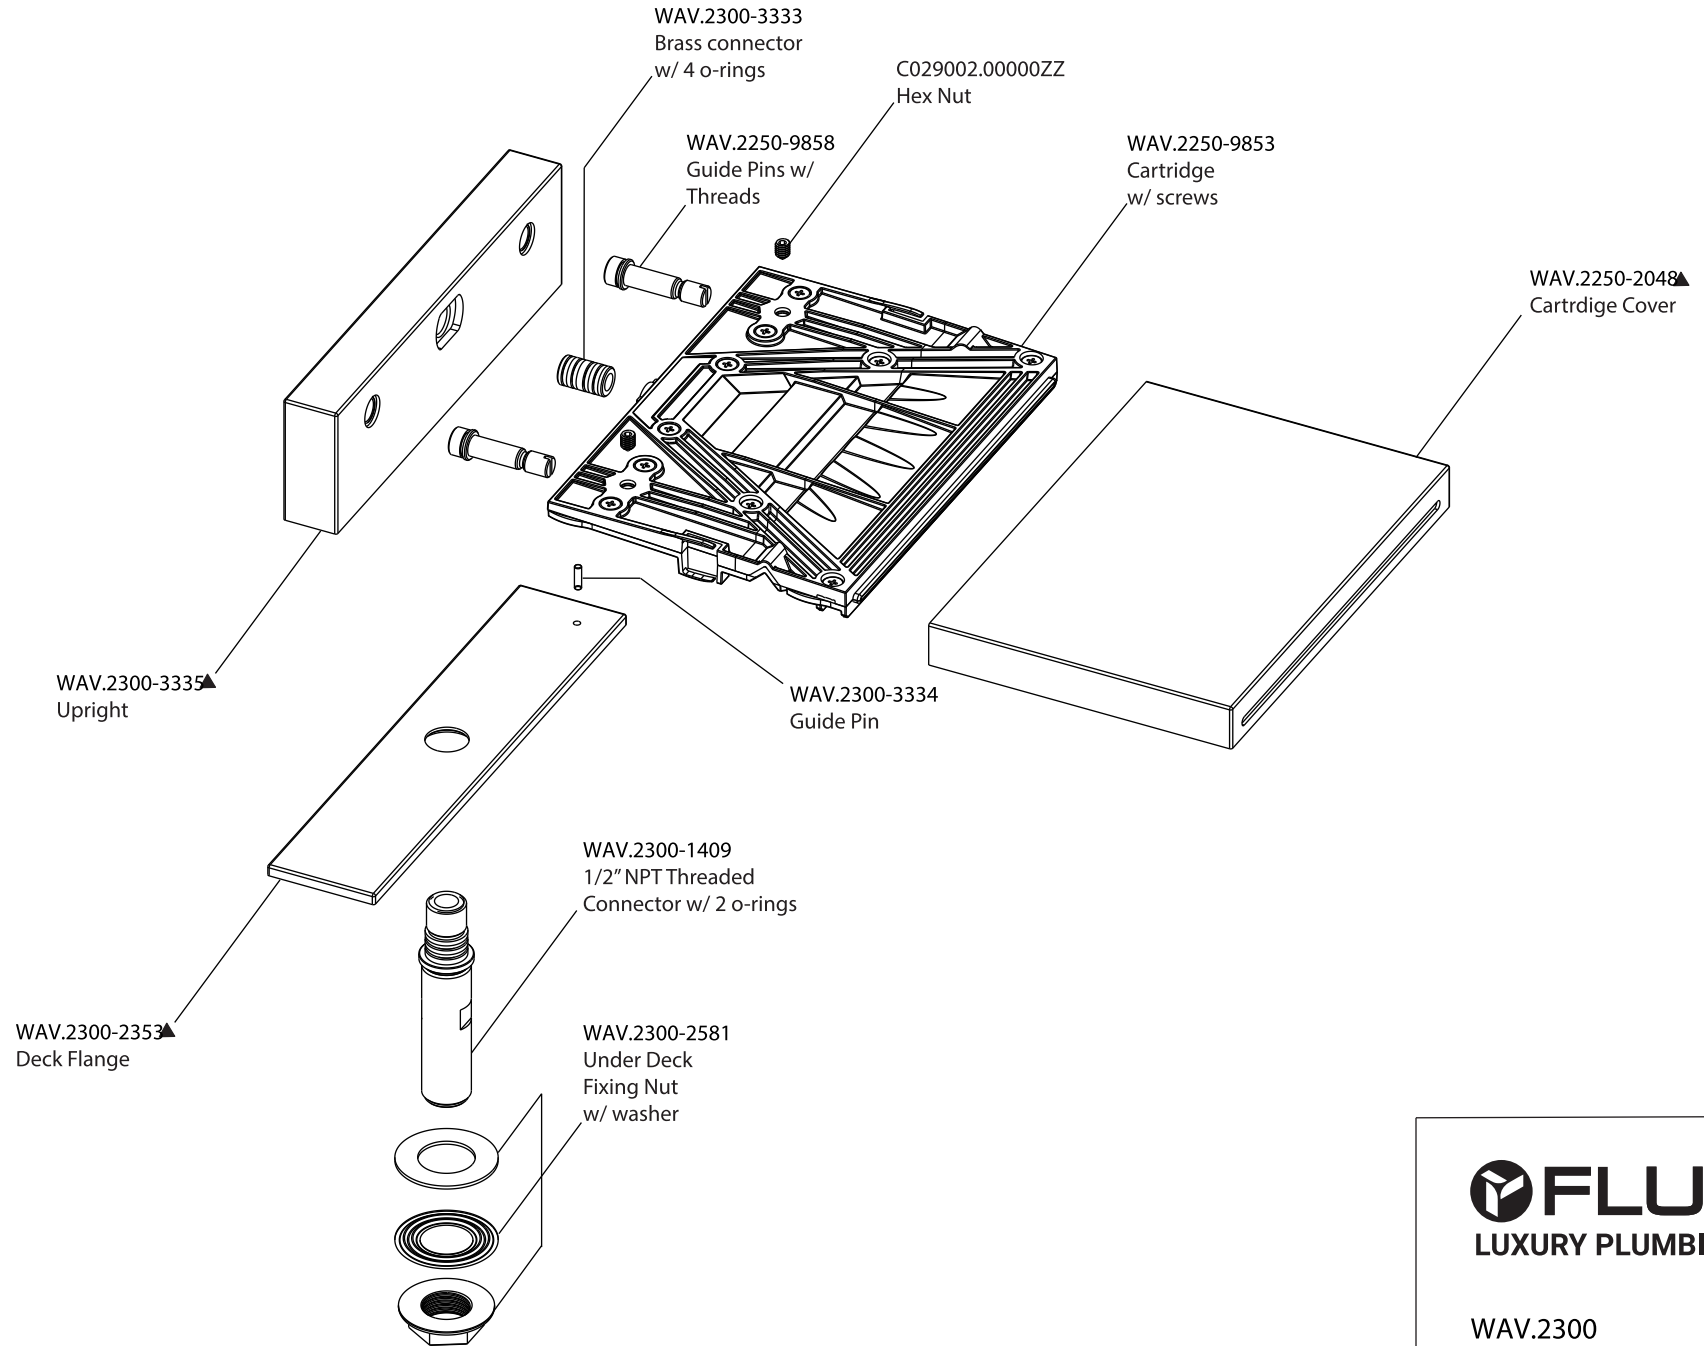

Product Parts Breakdown

Page 1 of 2

 **FLUSSO**
LUXURY PLUMBING FIXTURES

VIR.2410CF

Ver 2.55

Product Parts Breakdown

Page 2 of 2

 **FLUSSO**
LUXURY PLUMBING FIXTURES