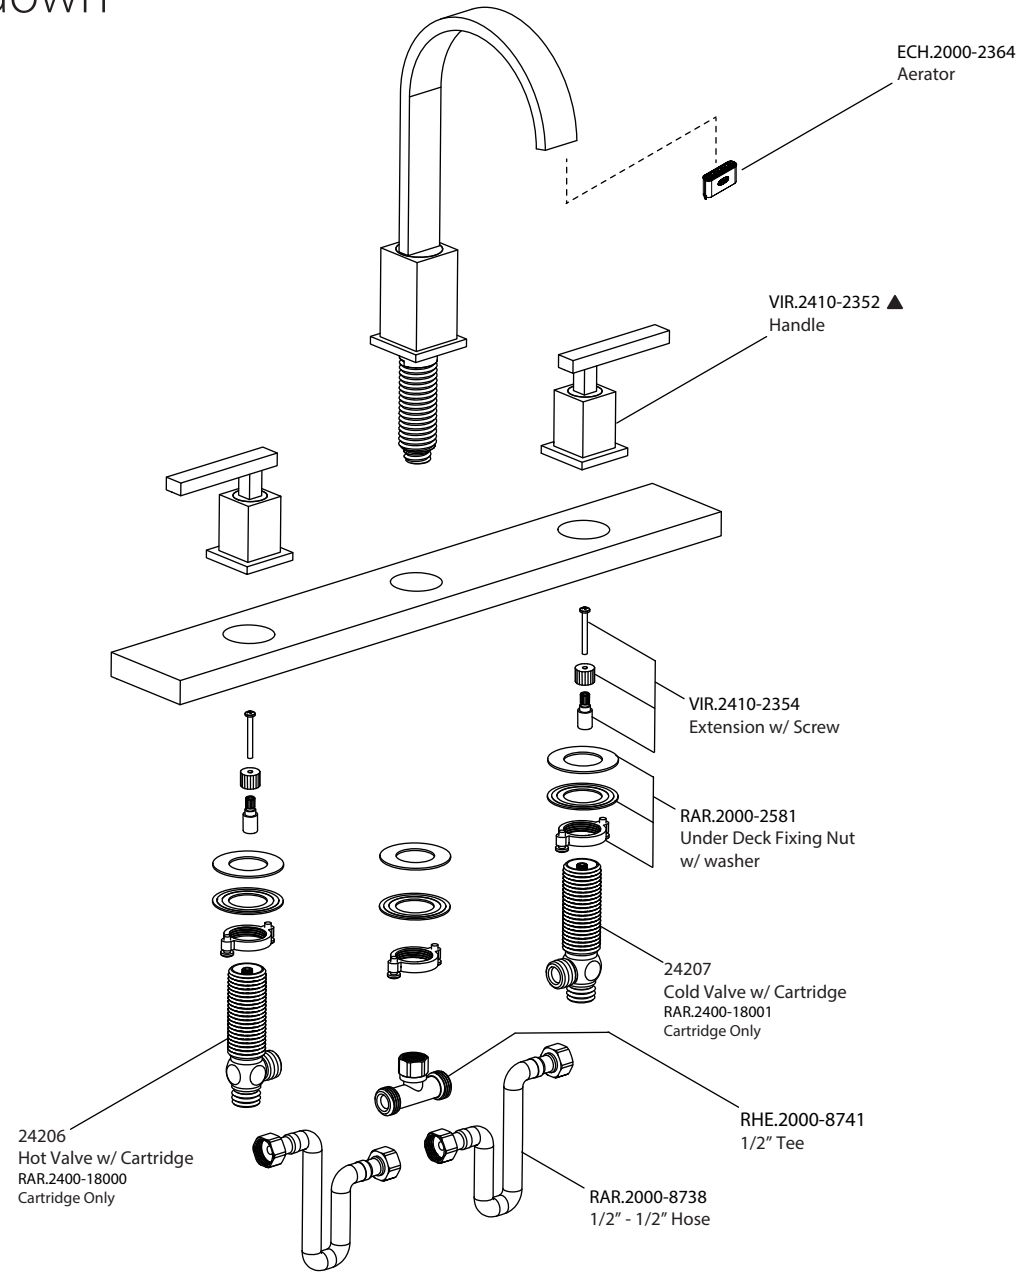

Product Parts Breakdown

 **FLUSSO**
LUXURY PLUMBING FIXTURES

VIR.2000

Ver 2.56