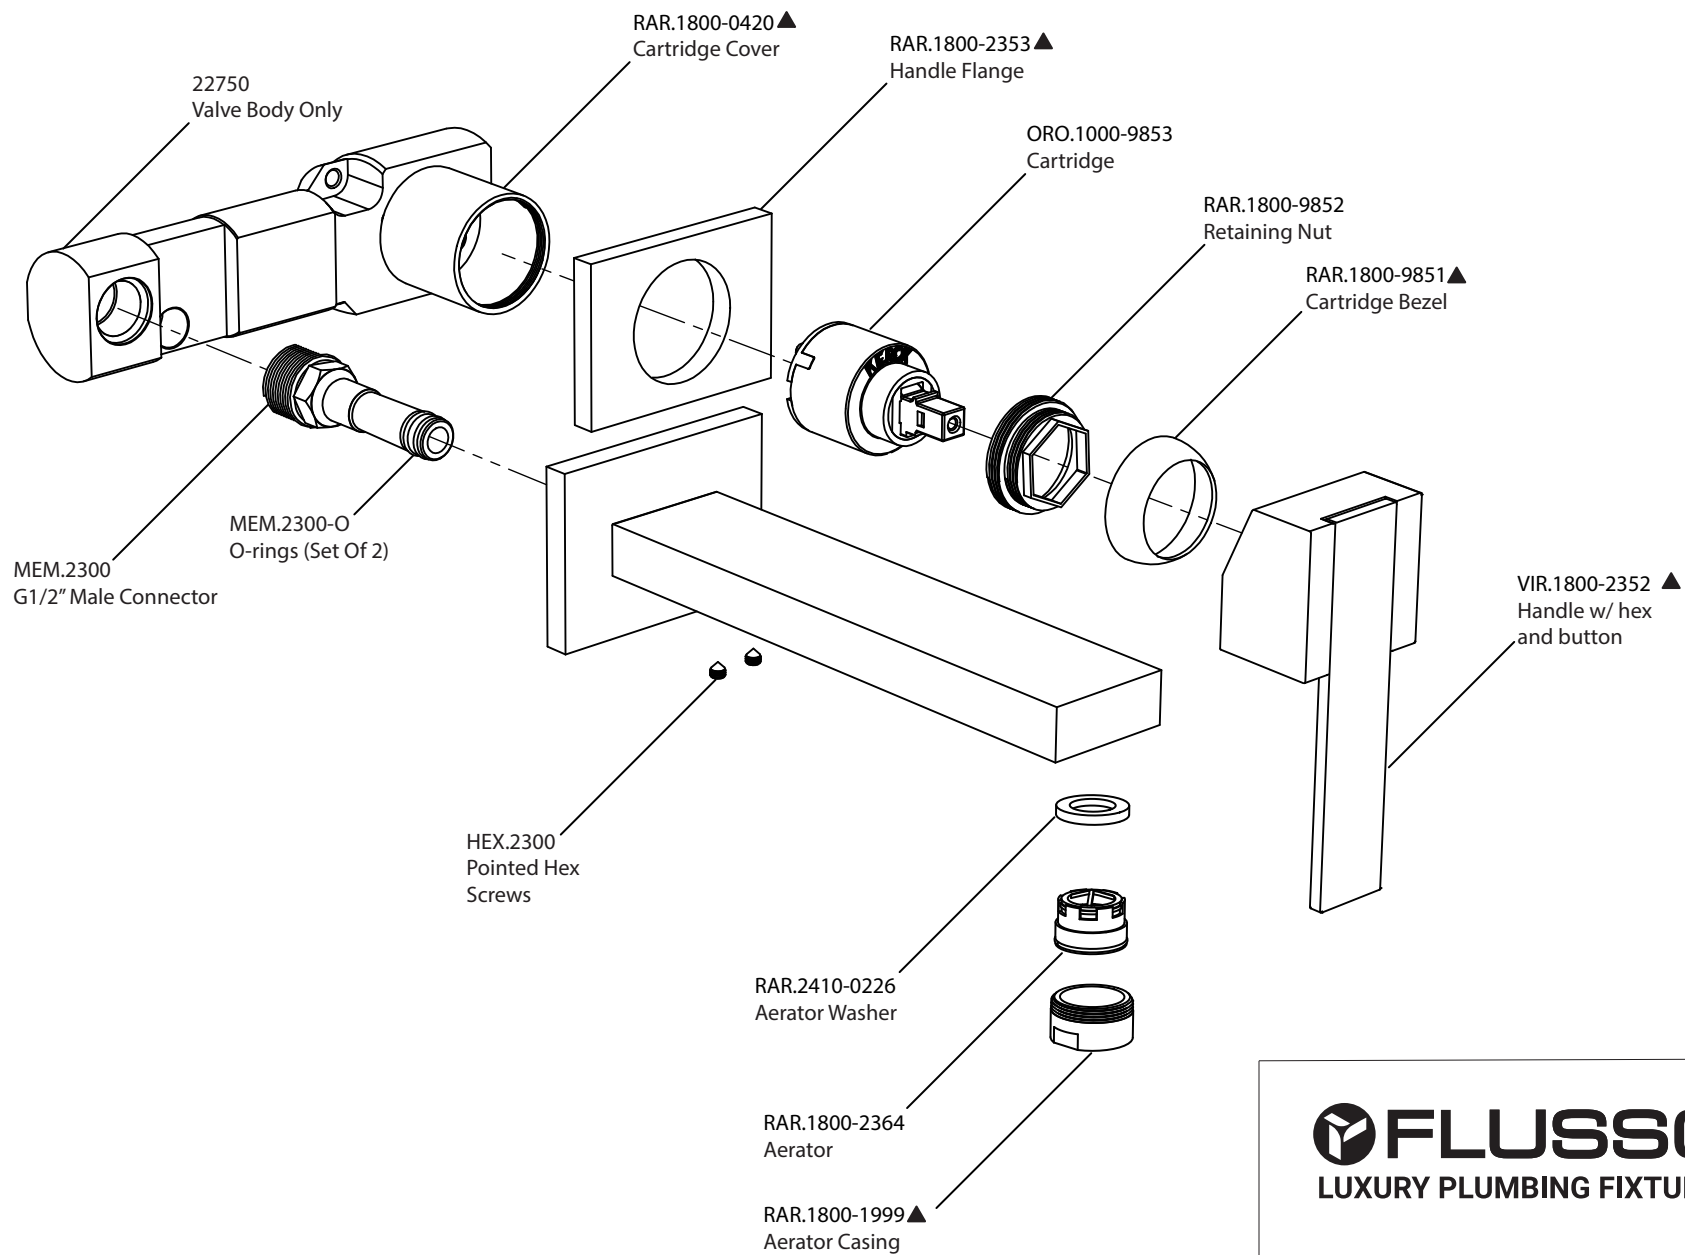

Product Parts Breakdown

FLUSSO
LUXURY PLUMBING FIXTURES

VIR.1800

Ver 2.58