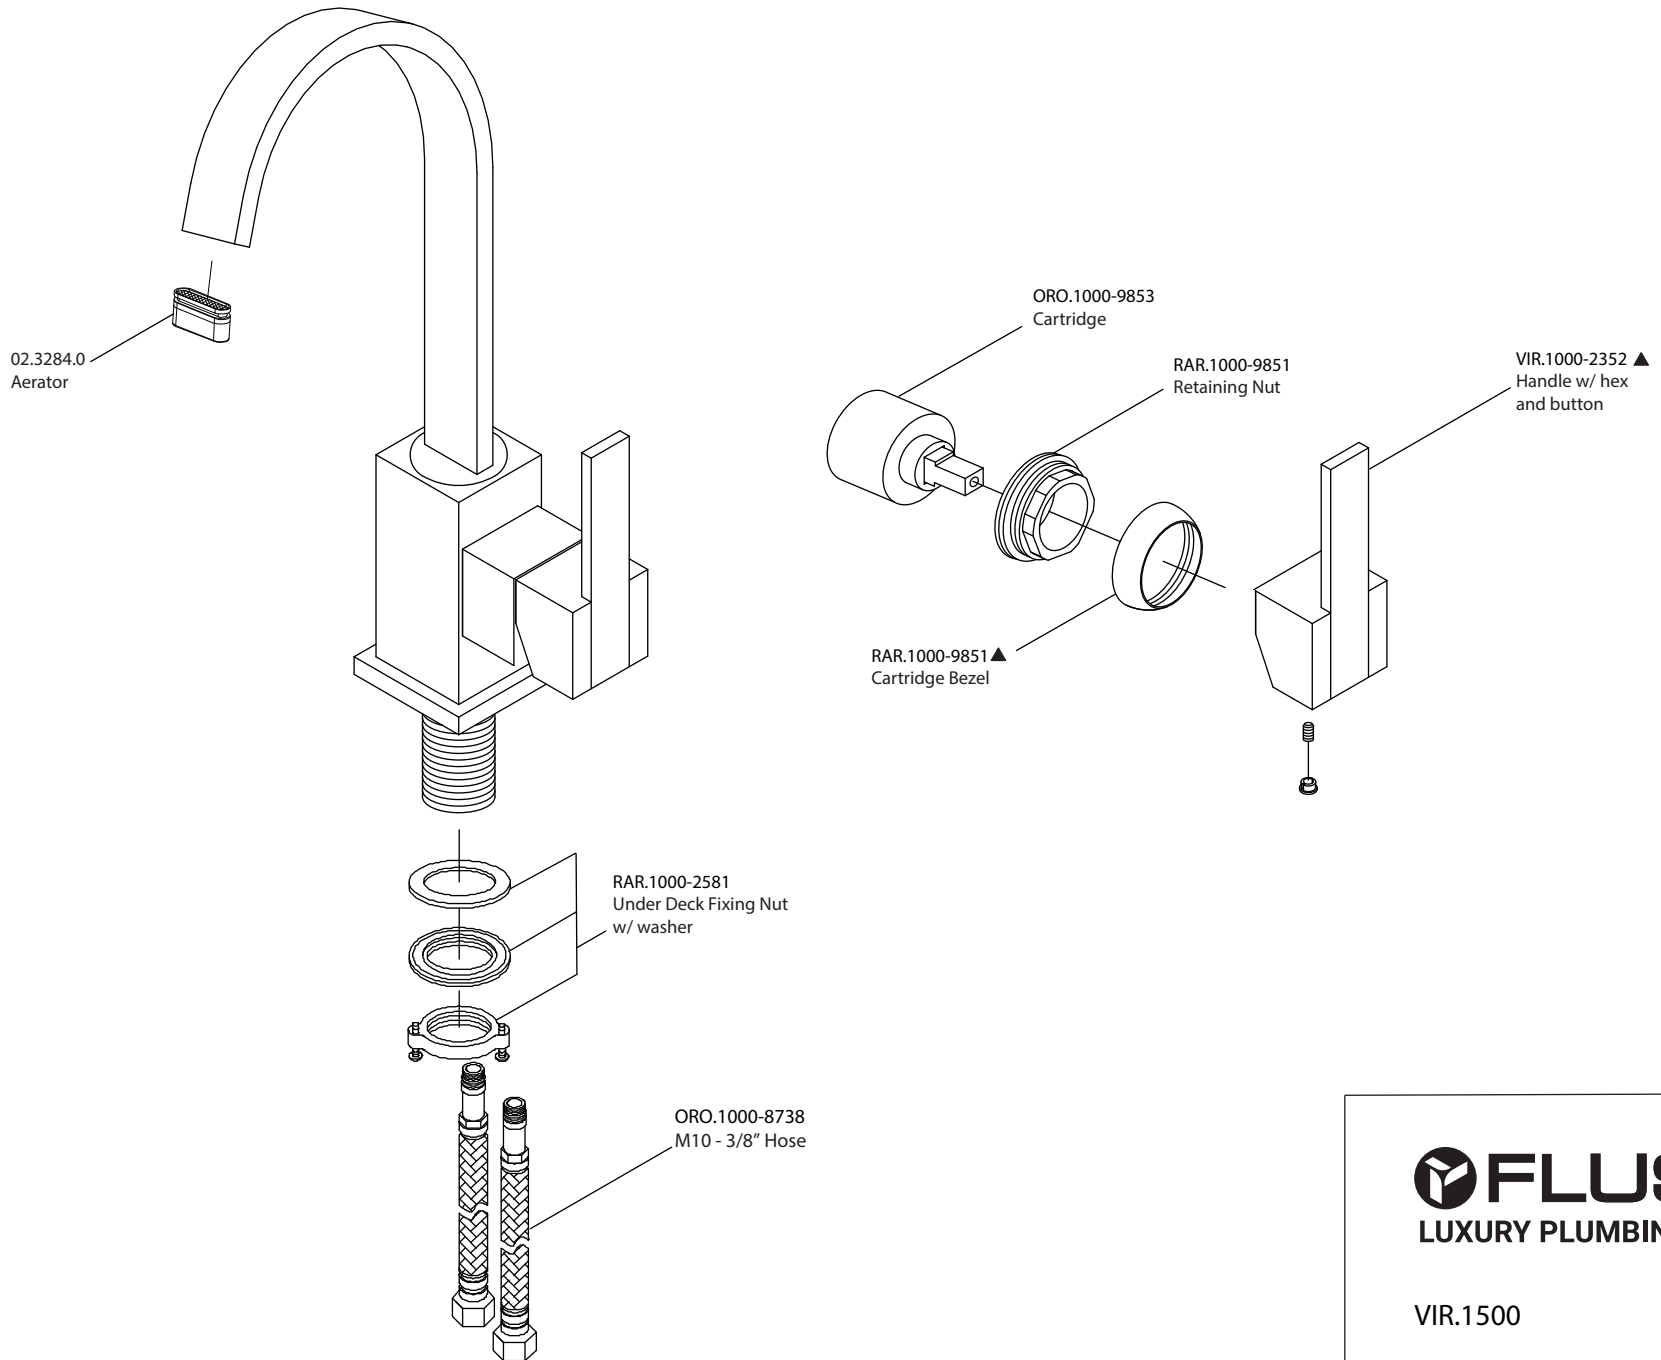

# Product Parts Breakdown

**FLUSSO**  
LUXURY PLUMBING FIXTURES

VIR.1500