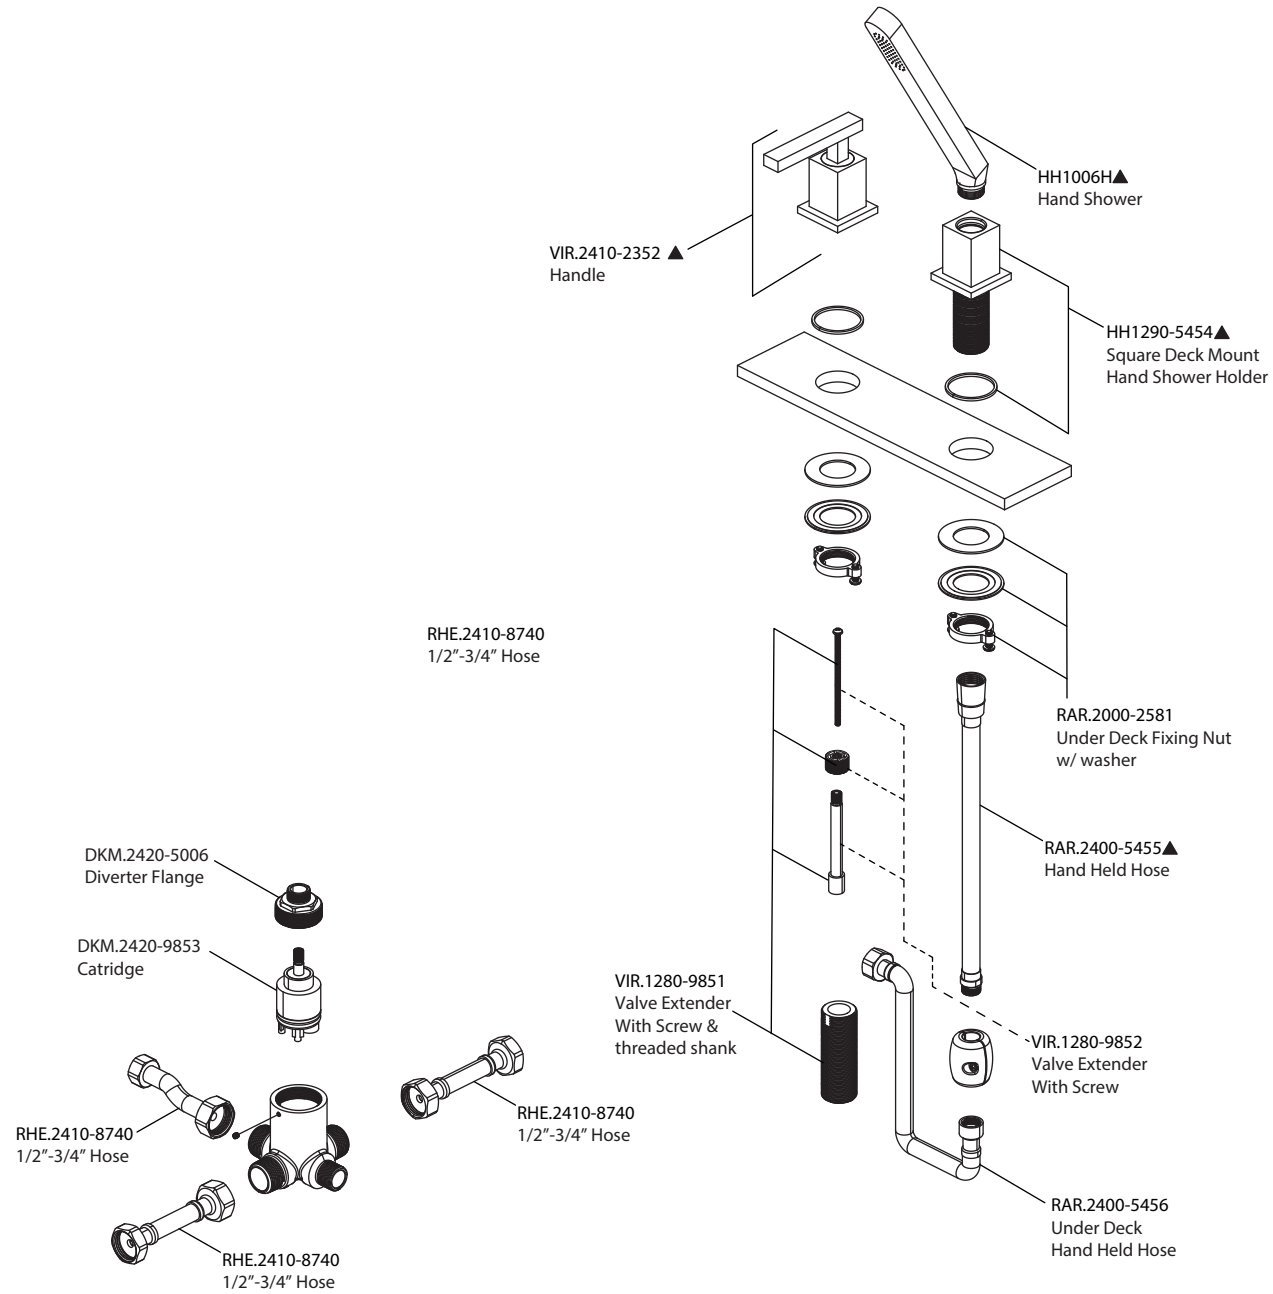

Product Parts Breakdown

FLUSSO
LUXURY PLUMBING FIXTURES

VIR.1280