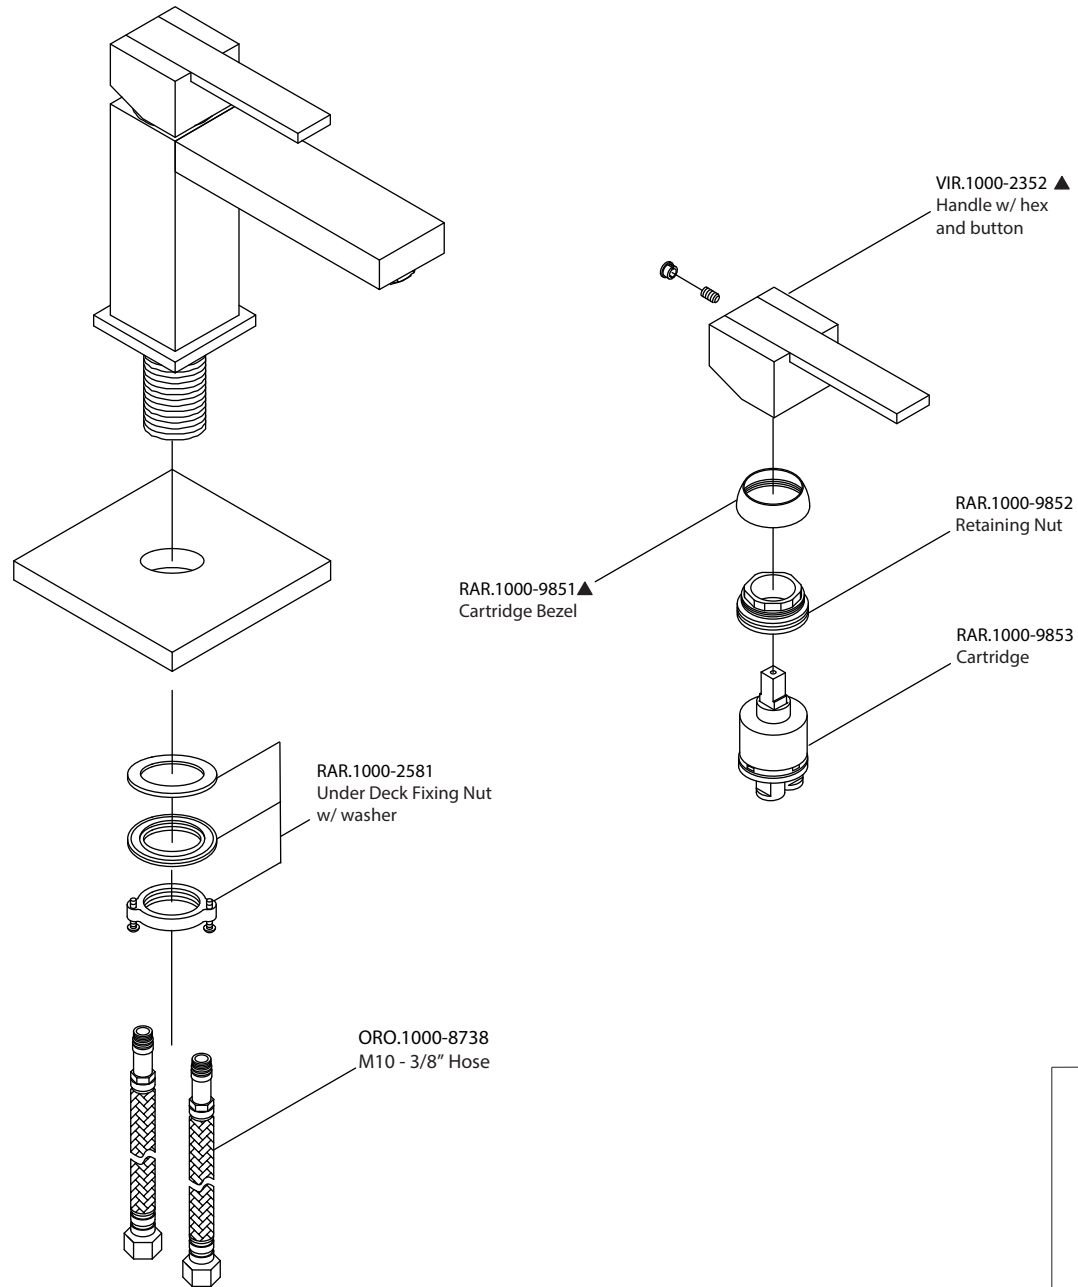

Product Parts Breakdown

FLUSSO
LUXURY PLUMBING FIXTURES

VIR.1000